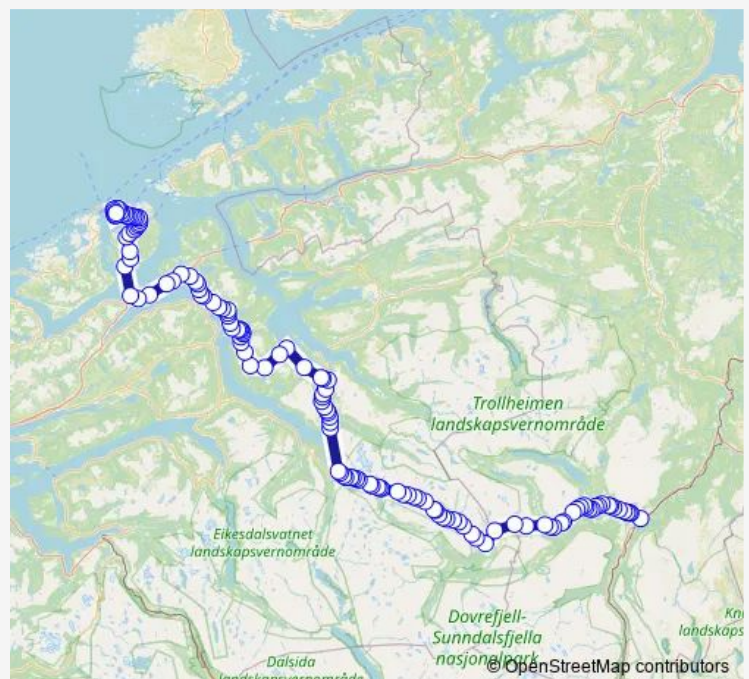

Regional Bus Service 901 Fram Ekspress Kristiansund-Op- pdal

[Go to website](#)

Direction

Oppdal skystasjon — Kristiansund trafikkterminal

130 stops

[Open route schedule](#)

Oppdal skystasjon

Haugen

Stenan

Fjellvang

Håkkåran

Skarsem

Vorhaug

Tyve

Vognillan

Brudalen

Dørremsgrenda

Klettgrenda

Tørve

Ålbu

Øverli

Festa

Breen

Munkvoll

Furunes

Bø

Hol

Route schedule

Oppdal skystasjon — Kristiansund trafikkterminal

Monday 05:45-21:20

Tuesday 05:45-21:20

Wednesday 05:45-21:20

Thursday 05:45-21:20

Friday 05:45-21:20

Saturday 05:30

Sunday 13:15-21:20

Route info

Direction: Oppdal skystasjon

Stops: 130

Trip Duration: 3 hour 10 min

■ 901 — Fram Ekspress Kristiansund-Op-
pdal