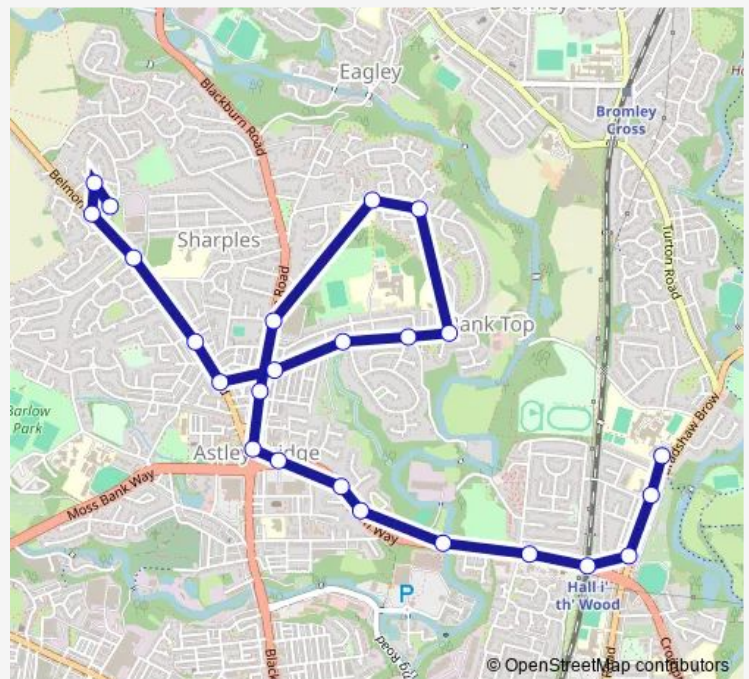

Eagley Brook Bridge

Kentfield Drive

Hall I'th'Wood Rail Station

Route schedule

Whitehill Lane — Canon Slade High School

Monday 07:59

Tuesday 07:59

Wednesday 07:59

Thursday 07:59

Friday 07:59

Saturday —

Sunday —

Route info

Direction: Whitehill Lane

Stops: 24

Trip Duration: 0 hour 32 min

901 — Canon Slade School - Horrocks Fold

Bolton Castle

Danesbury Road

Canon Slade High School

Direction

Canon Slade High School — The Beeches

25 stops

[Open route schedule](#)

Canon Slade High School

Danesbury Road

Hall I'th'Wood Rail Station

Kentfield Drive

Eagley Brook Bridge

Seymour Road

Sunnymead Avenue

The Pineapple