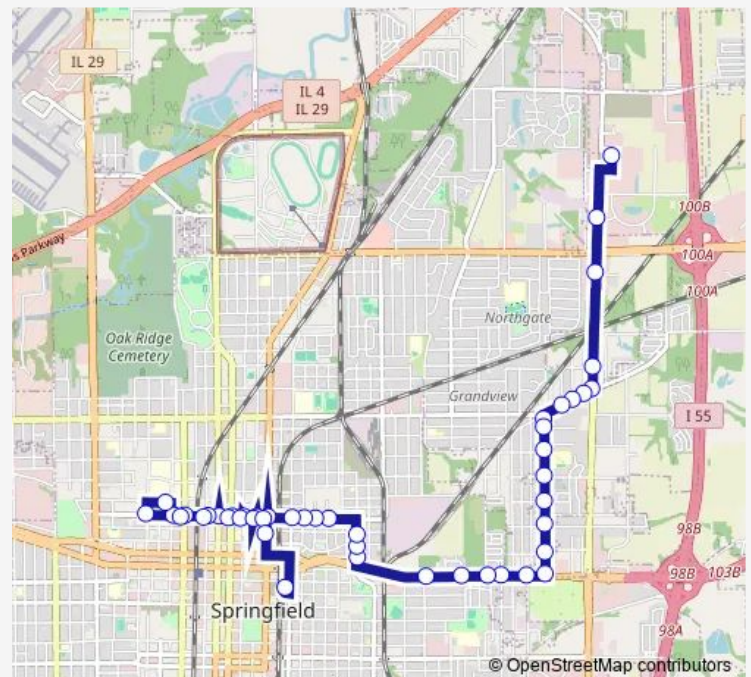

Clear Lake & Forrest

Clear Lake & 24th

Clear Lake & Wheeler

Route schedule

Walmart Supercenter — Transfer Center Stop B

Monday 18:26-22:26

Tuesday 18:26-22:26

Wednesday 18:26-22:26

Thursday 18:26-22:26

Friday 18:26-22:26

Saturday —

Sunday —

Route info

Direction: Walmart Supercenter

Stops: 46

Trip Duration: 0 hour 23 min

9th & Reynolds

Transfer Center Stop B

Direction

Transfer Center Stop B — Walmart Supercenter

51 stops

[Open route schedule](#)

Transfer Center Stop B

9th & Madison

Friday	18:00-22:00
--------	-------------

Saturday	—
----------	---

Sunday	—
--------	---

Route info

Direction: Transfer Center Stop B

Stops: 51

Trip Duration: 0 hour 22 min

North Grand & 10th