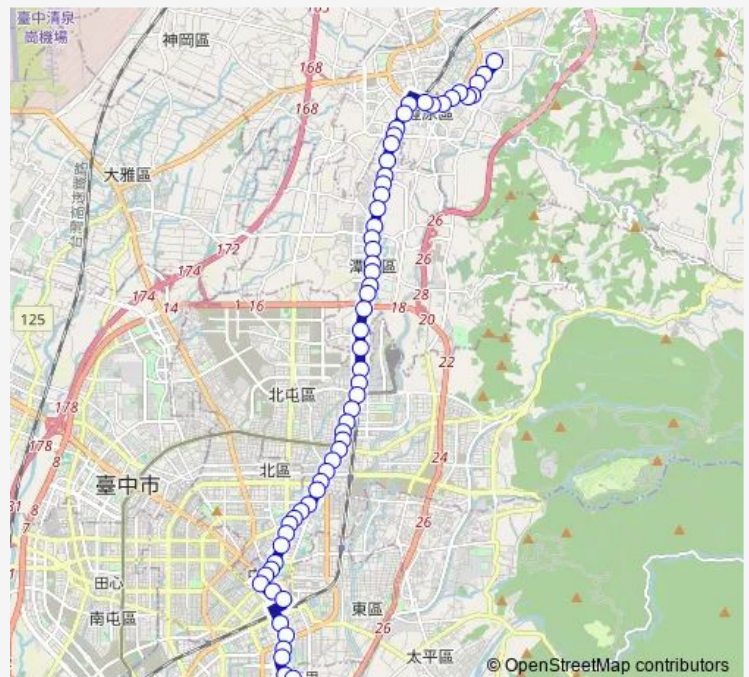

### Route schedule

Tc\_大智益民路口 — Tc\_豐東北陽二街口

Monday 05:50-23:30

Tuesday 05:50-23:30

Wednesday 05:50-23:30

Thursday 05:50-23:30

Friday 05:50-23:30

Saturday 05:50-23:30

### Route info

Direction: Tc\_大智益民路口

Stops: 60

Trip Duration: 0 hour 57 min

901 — 901\_豐原\_明德高中

Tc\_三光國中

Tc\_大坑口

Tc\_北屯文心路口