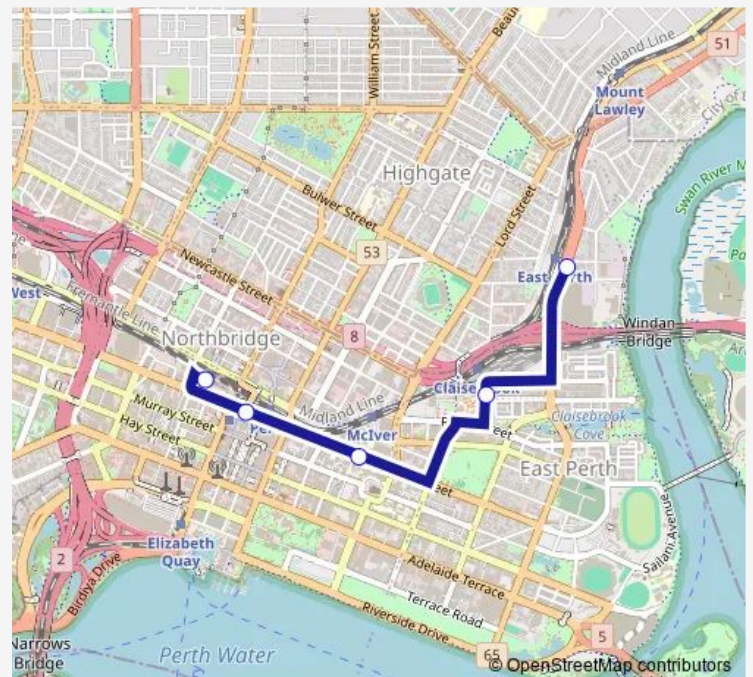

Direction

East Pde East Perth Stn — Perth Busport Zone B

5 stops

[Open route schedule](#)

East Pde East Perth Stn

Fielder St Claisebrook Stn

Wellington St Royal Perth Hospital Cat Id 56

Wellington St Stand 8 - Cat Id 58

Perth Busport Zone B

Route schedule

East Pde East Perth Stn — Perth Busport Zone B

Monday	—
Tuesday	—
Wednesday	—
Thursday	—
Friday	—
Saturday	15:27-22:40
Sunday	—

Route info

Direction: East Pde East Perth Stn

Stops: 5

Trip Duration: 0 hour 14 min

Direction

Perth Busport Zone B — East Pde East Perth Stn

4 stops

[Open route schedule](#)

Perth Busport Zone B

Wellington St Royal Perth Hospital Cat Id 69

Fielder St Claisebrook Stn

East Pde East Perth Stn

Route schedule

Perth Busport Zone B — East Pde East Perth Stn

Monday	—
Tuesday	—
Wednesday	—
Thursday	—
Friday	—
Saturday	15:15-22:32
Sunday	—

Route info

Direction: Perth Busport Zone B