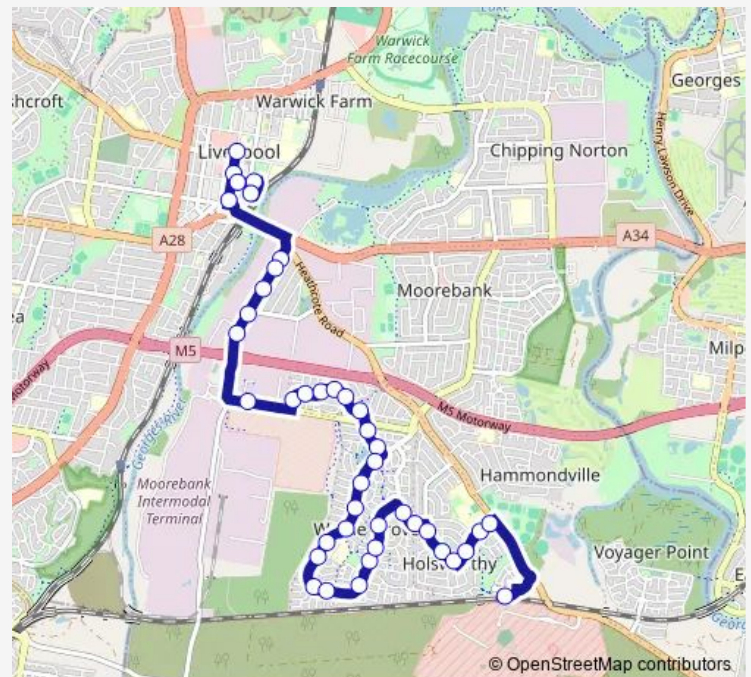

Wattle Grove Dr Opp Cressbrook Dr

Corryton Park, Wattle Grove Dr

Wattle Grove Dr Opp Merryville Cct

Wattle Grove Dr Before Gracemere Ct

Wattle Grove Dr Before Woodlake Ct

Route schedule

Holsworthy Station, Access Road, The Boulevard — Liverpool Station, Stand A

Monday 06:06-21:26

Tuesday 06:06-21:26

Wednesday 06:06-21:26

Thursday 06:06-21:26

Friday 06:06-21:26

Saturday —

Sunday 08:39-18:39

Route info

Direction: Holsworthy Station, Access Road, The Boulevard

Stops: 44

Trip Duration: 0 hour 39 min

901 — Liverpool to Holsworthy via Wattle Grove

Lakeside Park, Wattle Grove Dr

Lakeside Park, Delfin Dr

Delfin Dr Opp Torrens Ct