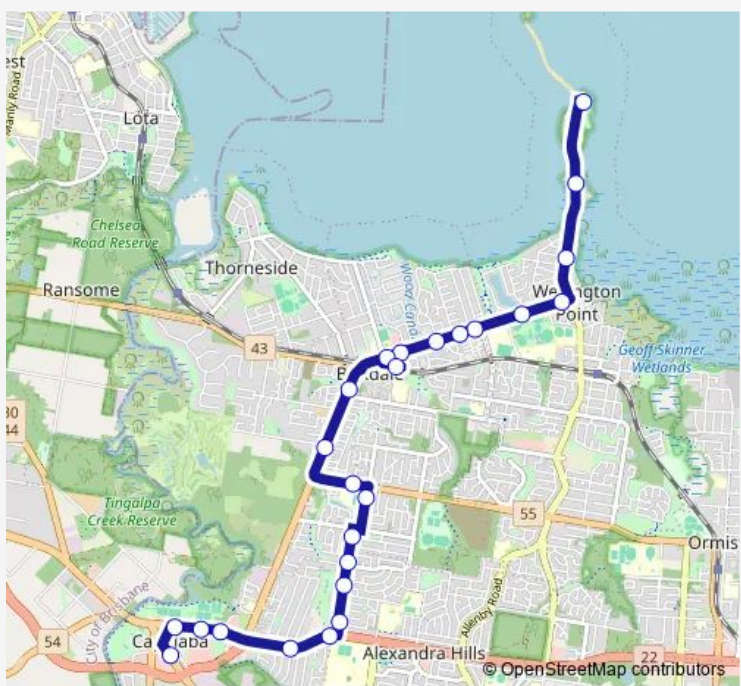

Bus 254 Capalaba - Wellington Point

[Go to website](#)

Direction
 Birkdale station — Capalaba bus station
 15 stops
[Open route schedule](#)

- Birkdale station
- Birkdale Rd at Collingwood Road
- Birkdale Rd at Creek Road
- Old Cleveland Rd East at Birkdale South Ss
- Barron Rd at Birkdale South Primary School
- Valantine Rd at Bailey Rd
- Valantine Rd near Bluebell St
- Abelia St near Amarylis St
- Abelia St near Armando St
- Finucane Road at Moreton Institute of Tafe
- Finucane Rd at Willard Road
- Old Cleveland Rd at Anderson Street
- Old Cleveland Rd at Capalaba Central
- Old Cleveland Rd at Sam Sciacca Sportsfield
- Capalaba bus station

Route schedule
 Birkdale station — Capalaba bus station

Monday	19:50-20:50
Tuesday	19:50-20:50
Wednesday	19:50-20:50
Thursday	19:50-20:50
Friday	19:50-20:50
Saturday	—
Sunday	—

Route info
 Direction: Birkdale station
 Stops: 15
 Trip Duration: 0 hour 16 min

254 — Capalaba - Wellington Point **BusMaps**

Direction

Reserve Esplanade at Wellington Point Jetty — Capalaba bus station

25 stops

[Open route schedule](#)

Reserve Esplanade at Wellington Point Jetty

Main Rd near Esplanade

Main Rd at Bayview Street

Birkdale Rd at Wellington Point Shops

Birkdale Rd at EGW Wood Sportsfield

Birkdale Rd at Wellington Point High School

Birkdale Rd at Wellington Manor Village

Birkdale Rd at Edwardson Court