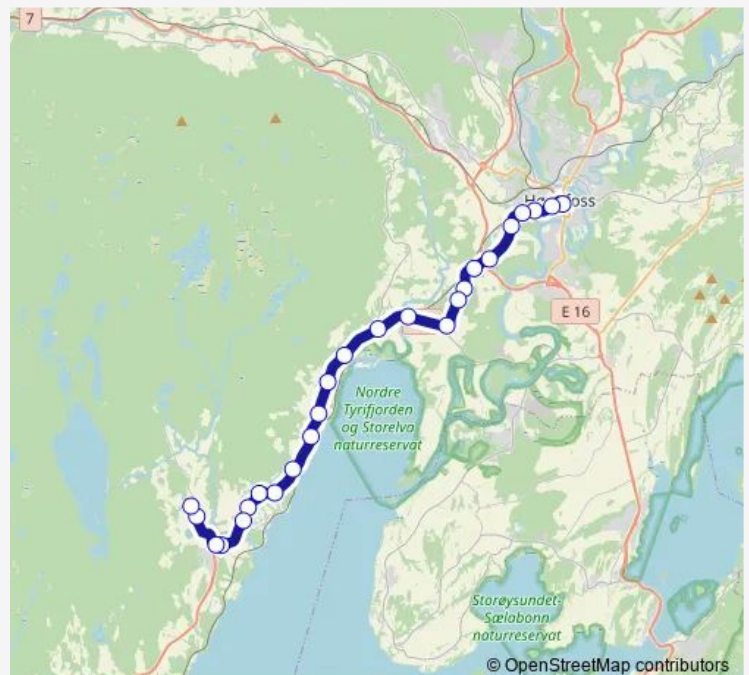

Friday 07:10

Saturday —

Sunday —

Route info

Direction: Hønefoss sentrum

Stops: 25

Trip Duration: 0 hour 20 min

■ 254 — Plogen-Tyristrand-Hønefoss

BusMaps

Tyristrand

Kind

Tajet

Plogen

Direction

Plogen — Hønefoss sentrum

26 stops