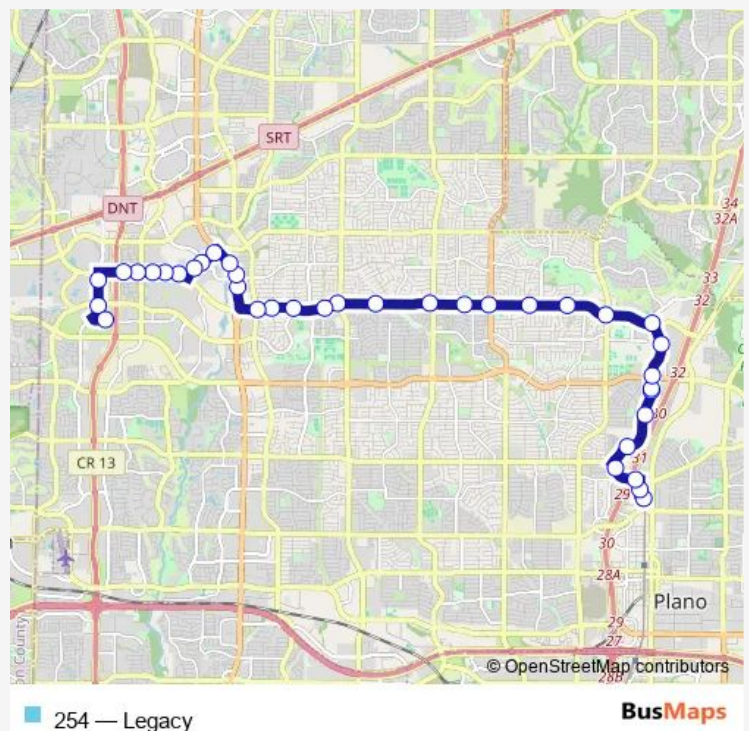

LEGACY @ COIT E - FS

LEGACY @ ROCHELLE - E - NS

LEGACY @ INDEPENDENCE - E - FS

LEGACY @ QUARRY CHASE - E - NS

Route schedule

NORTHWEST PLANO PARK & RIDE — PARKER ROAD STATION

Monday 05:20-24:00

Tuesday 05:20-24:00

Wednesday 05:20-24:00

Thursday 05:20-24:00

Friday 05:20-24:00

Saturday 06:00-24:00

Sunday 06:00-24:00

Route info

Direction: NORTHWEST PLANO PARK & RIDE

Stops: 36

Trip Duration: 0 hour 47 min

LEGACY @ CUSTER - E - NS

LEGACY @ WESSON - E - FS

LEGACY @ CARLTON - E - FS

LEGACY @ ALMA - E - FS

LEGACY @ CHASE OAK - E - NS

CHASE OAKS @ BATHURST - S - NS

CHASE OAKS @ SPRING CREEK - S - NS

Thursday 05:00-24:00

Friday 05:00-24:00

Saturday 05:00-24:00

Sunday 05:00-24:00

Route info

Direction: PARKER ROAD STATION

Stops: 37

Trip Duration: 0 hour 48 min