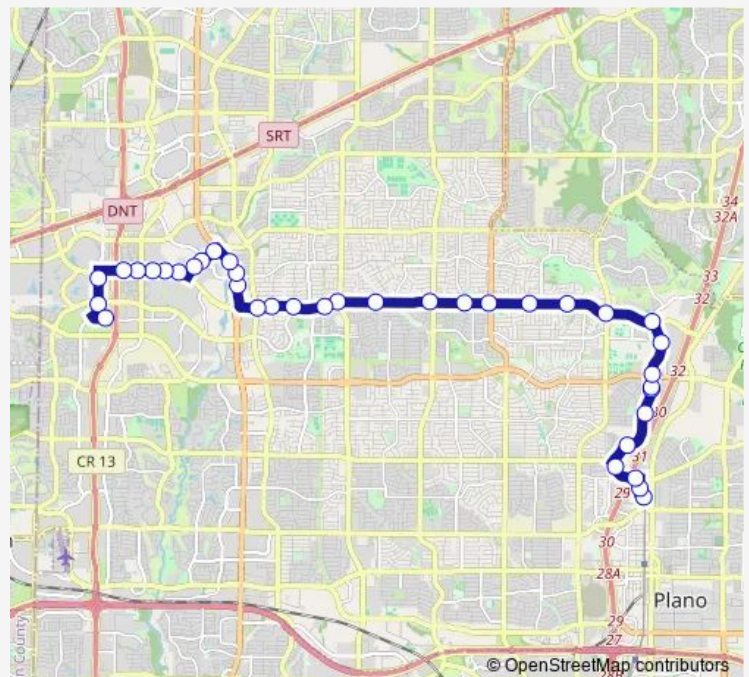

Legacy @ Coit E - Fs

Legacy @ Rochelle - E - Ns

Legacy @ Independence - E - Fs

Legacy @ Quarry Chase - E - Ns

Route schedule

Northwest Plano Park & Ride — Parker Road Station

Monday 05:20-24:00

Tuesday 05:20-24:00

Wednesday 05:20-24:00

Thursday 05:20-24:00

Friday 05:20-24:00

Saturday 06:00-24:00

Sunday 06:00-24:00

Route info

Direction: Northwest Plano Park & Ride

Stops: 36

Trip Duration: 0 hour 46 min

254 — Legacy

Legacy @ Custer - E - Ns

Legacy @ Wesson - E - Fs

Legacy @ Carlton - E - Fs

Legacy @ Alma - E - Fs

Legacy @ Chase OAK - E - Ns

Chase Oaks @ Bathurst - S - Ns

Monday 05:00-24:00

Tuesday 05:00-24:00

Wednesday 05:00-24:00

Thursday 05:00-24:00

Friday 05:00-24:00

Saturday 05:00-24:00

Sunday 05:00-24:00

Route info