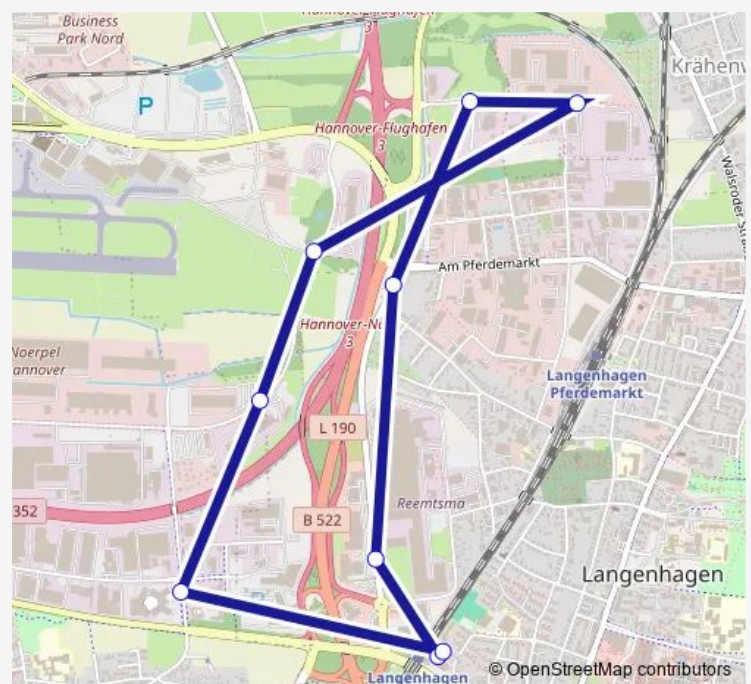

Langenhagen Rehkamp

Langenhagen Jathostraße

Godshorn Münchner Str.-Ost

Godshorn Europaallee

Langenhagen Bahnhof Mitte

### Route schedule

Langenhagen Bahnhof Mitte — Langenhagen Bahnhof Mitte

Monday	04:33-22:33
Tuesday	04:33-22:33
Wednesday	04:33-22:33
Thursday	04:33-22:33
Friday	04:33-22:33
Saturday	04:33-16:03
Sunday	—

### Route info

Direction: Langenhagen Bahnhof Mitte

Stops: 9

Trip Duration: 0 hour 18 min

254 Bus time schedules and route maps are available in an offline PDF at [busmaps.com](https://busmaps.com). Use the [busmaps.com](https://busmaps.com) website to see live bus times, train schedule or subway schedule, and step-by-step directions for all public transit in Hannover