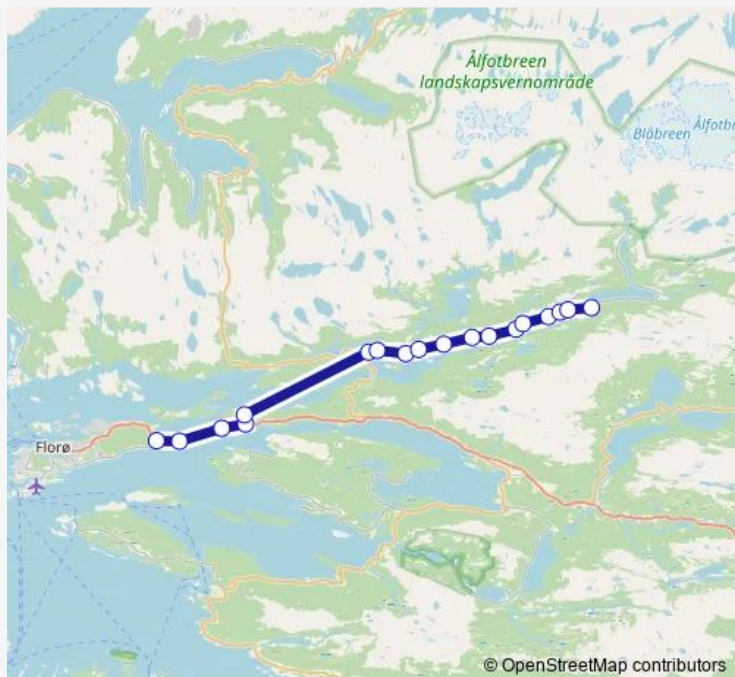

Midtbø

Øyrane Norddal

Sundal

Route schedule

Strømsnes kryss — Sundal

Monday	15:01-16:10
Tuesday	15:01-16:10
Wednesday	12:51-16:27
Thursday	12:51-16:27
Friday	14:06-16:27
Saturday	—
Sunday	—

Route info

Direction: Strømsnes kryss

Stops: 14

Trip Duration: 0 hour 25 min

© OpenStreetMap contributors

Direction

Sundal snuplass — Flora ungdomsskule snuplass

20 stops

[Open route schedule](#)

Sundal snuplass