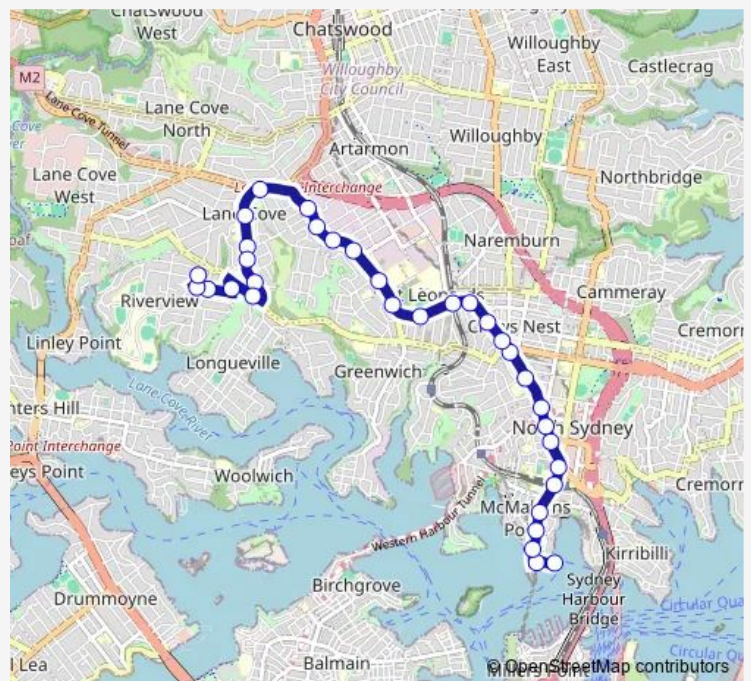

Route schedule

McMahons Point Wharf, Henry Lawson Av — Marjorie York Park, Tambourine Bay Rd

Monday	07:57-23:25
Tuesday	07:57-23:25
Wednesday	07:57-23:25
Thursday	07:57-23:25
Friday	07:57-23:25
Saturday	07:08-23:02
Sunday	08:02-23:02

Route info

Direction: McMahons Point Wharf, Henry Lawson Av

Stops: 33

Trip Duration: 0 hour 25 min

254 — McMahons Point to Riverview via North Sydney **BusMaps**

Pacific Hwy Opp Hotham Pde

Pacific Hwy At Allison Av