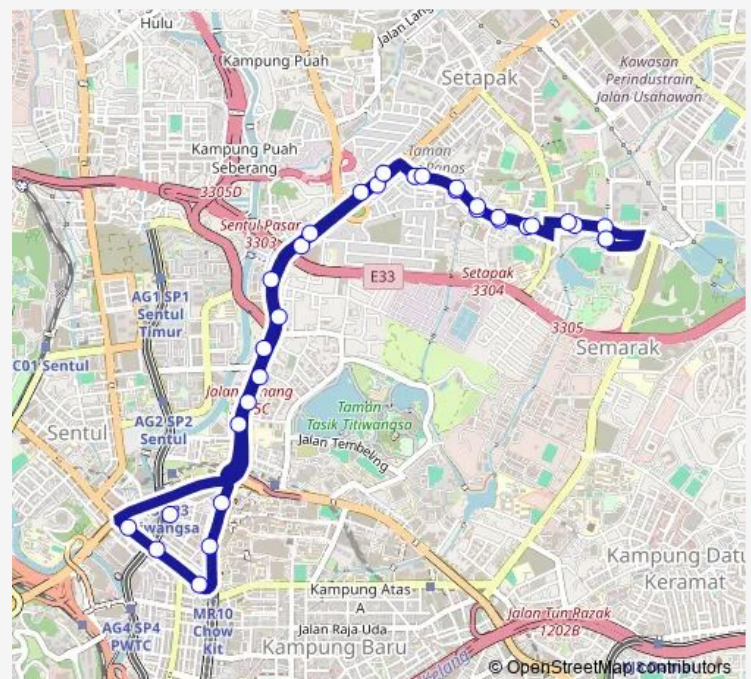

KI668 Hospital Tawakal

(M) KI670 Titiwangsa (Barat)

KI672 Wisma Lotus

Route schedule

KI2080 PPR Sungai Bonus — KI2080 PPR Sungai Bonus

Monday 06:00-23:00

Tuesday 06:00-23:00

Wednesday 06:00-23:00

Thursday 06:00-23:00

Friday 06:00-23:00

Saturday 06:00-23:00

Sunday 06:00-23:00

Route info

Direction: KI2080 PPR Sungai Bonus

Stops: 32

Trip Duration: 0 hour 36 min

254 — Ayer Panas ~ Titiwangsa via Chow Kit

KI673 Guan Ying Ting

KI674 Courts Megastore Setapak

KI675 Taman P.Ramlee

KI2072 Taman AIR Panas (Barat)

KI2073 Medan Selera AIR Panas

KI709 Surau Aljamiyyiah (Opp)