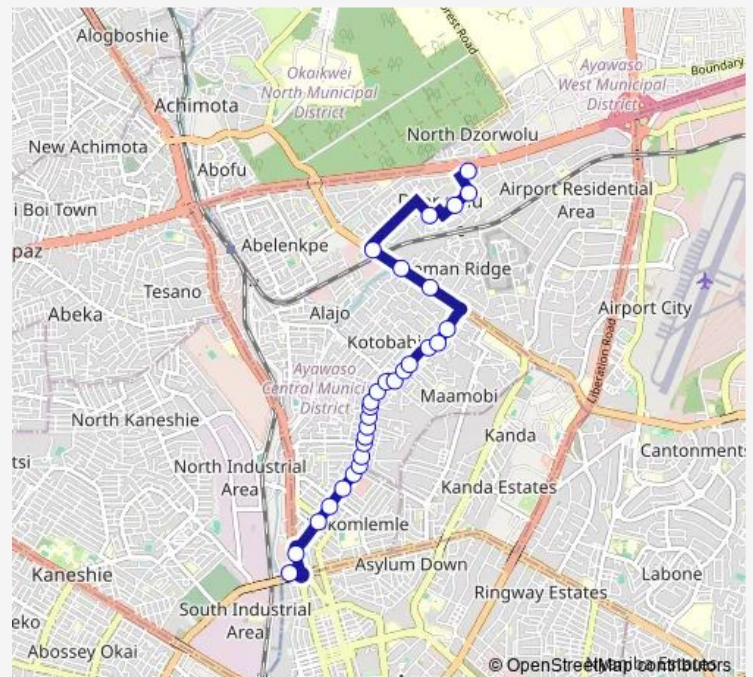

Abavana

Club 1000

Top Class

Route schedule

Circle — Dzorwolu

Monday 06:00

Tuesday 06:00

Wednesday 06:00

Thursday 06:00

Friday 06:00

Saturday 06:00

Sunday 06:00

Route info

Direction: Circle

Stops: 29

Trip Duration: 0 hour 54 min

254 — Dzorwulu ↔ Circle

Pig Farm

Roman Ridge

Ebony

Dzorwulu Junction

Bayere Junction

Special Ice

Presby

Monday 06:00

Tuesday 06:00

Wednesday 06:00

Thursday 06:00

Friday 06:00

Saturday 06:00

Sunday 06:00

Route info