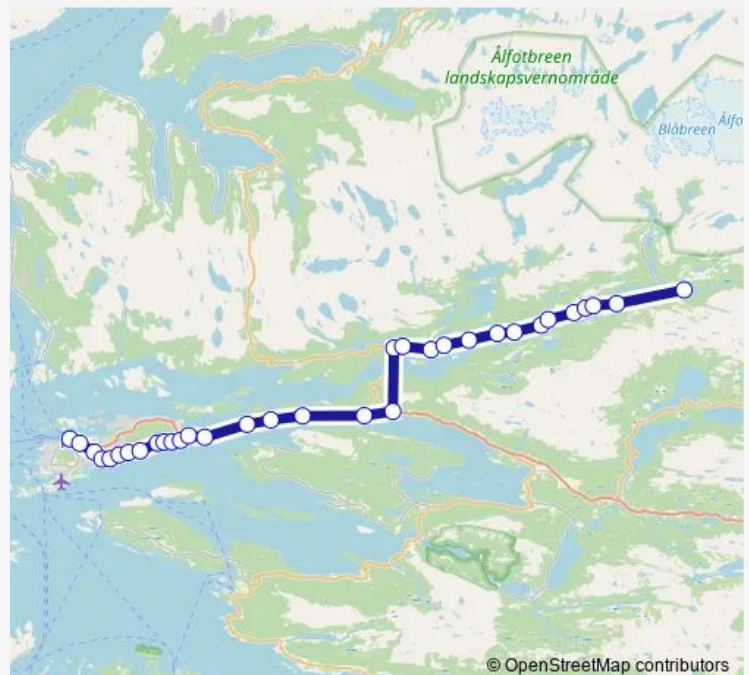

Thursday —

Friday —

Saturday —

Sunday —

Route info

Direction: Florø terminal

Stops: 33

Trip Duration: 0 hour 44 min