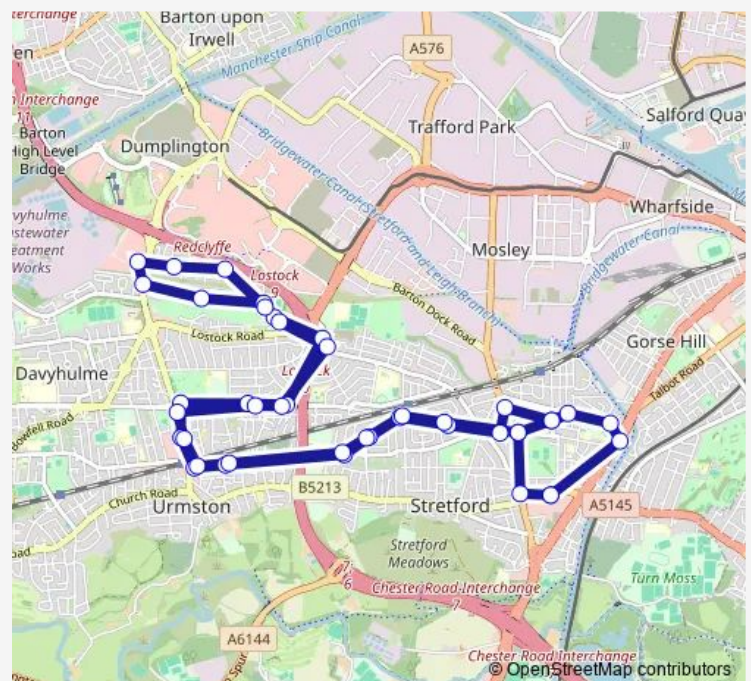

Egerton High School

Kingsway Park

Kingsway Park

Route schedule

Stretford Arndale — Stretford Arndale

Monday 09:36-14:36

Tuesday 09:36-14:36

Wednesday 09:36-14:36

Thursday 09:36-14:36

Friday 09:36-14:36

Saturday 08:58-15:36

Sunday —

Route info

Direction: Stretford Arndale

Stops: 43

Trip Duration: 0 hour 55 min

254 — Stretford - Davyhulme

Trafford Retail Park

Arran Gardens

Lismore Way

Egerton High School

Carnall Leisure Centre

Lostock Circle

Moss Vale Road

Cavendish Road

Moorside Road

Urmston Library

Atkinson Road

Trafford Depot

Hilrose Avenue

Community Centre

Humphrey Park Rail Station