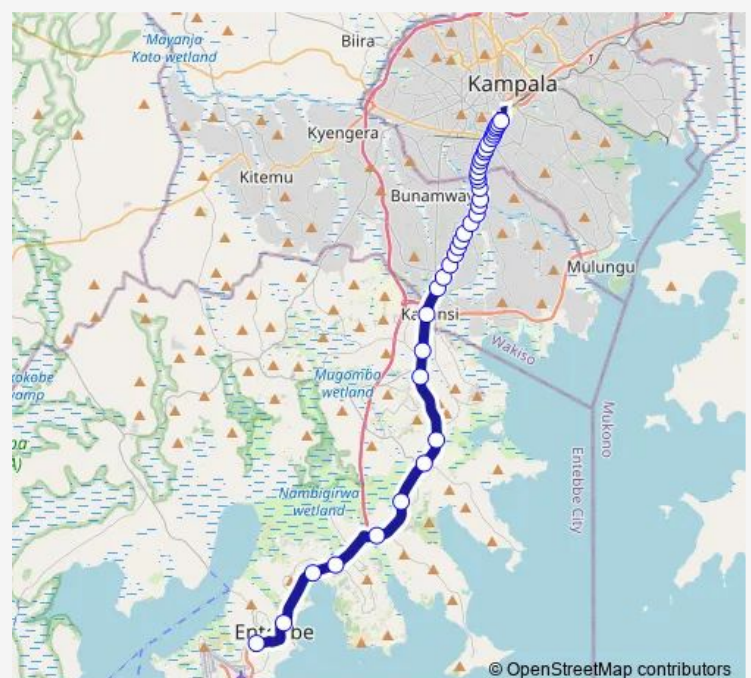

Wednesday 06:30-19:00

Thursday 06:30-19:00

Friday 06:30-19:00

Saturday 06:30-19:00

Sunday 06:30-19:00

Route info

Direction: Kitoro Taxi Park - Entebbe

Stops: 39

Trip Duration: 1 hour 49 min

■ IC102 — Kitoro Taxi Park-Usafi Taxi Park

Batabata - Bata Zana

Total Petrol Station (Namasumba)

Namasuba Sign Post

Freedom City Shopping Centre

Mk Clinic - Najja Nankumbi

Najjanankumbi - Zabba Supermarket