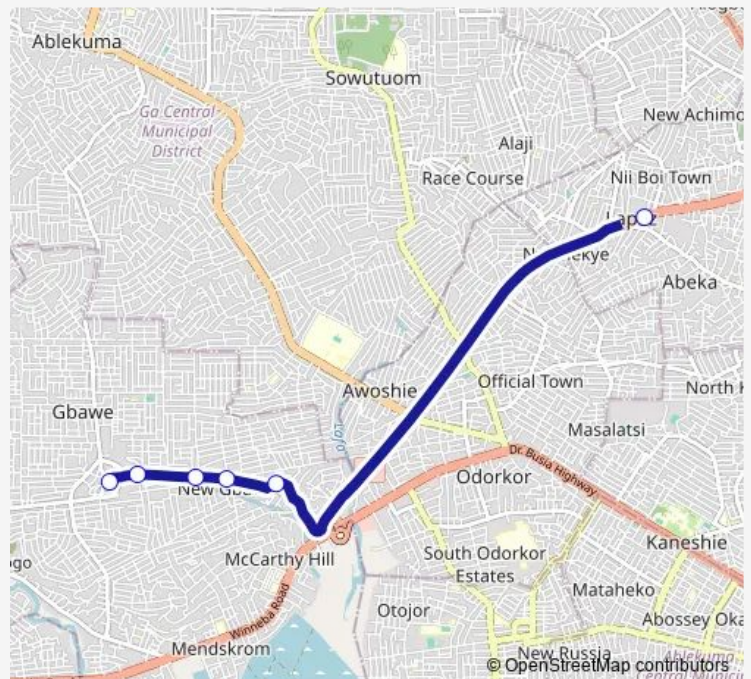

Bus 050A Abeka lapaz to Gbawe Station

[Go to website](#)

Direction

Terminal Abeka lapaz — Terminal Gbawe Station

6 stops

[Open route schedule](#)

Terminal Abeka lapaz

Mallam 1

CP 050

Clinic 050

Bluecross

Terminal Gbawe Station

Route schedule

Terminal Abeka lapaz — Terminal Gbawe Station

Monday 10:49

Tuesday 10:49

Wednesday 10:49

Thursday 10:49

Friday 10:49

Saturday 10:49

Sunday 10:49

Route info

Direction: Terminal Abeka lapaz

Stops: 6

Trip Duration: 0 hour 37 min

050A — Abeka lapaz to Gbawe Station

050A Bus time schedules and route maps are available in an offline PDF at busmaps.com. Use the busmaps.com website to see live bus times, train schedule or subway schedule, and step-by-step directions for all public transit in Accra