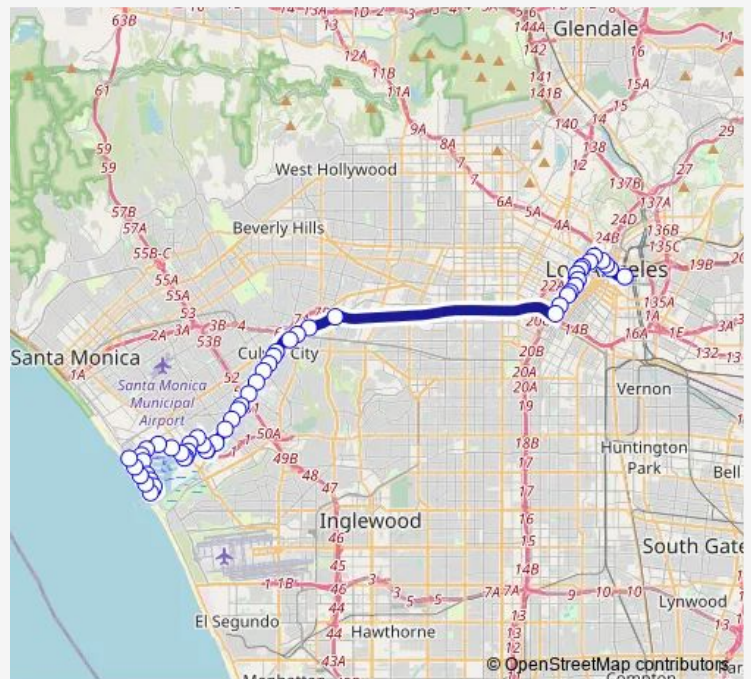

Mindanao Way & Admiralty Way (Eastbound)

Mindanao Way & Lincoln Blvd (Eastbound)

Mindanao Way & Marina Fwy (Northbound)

Mindanao Way & Glencoe Ave (Northbound)

Mindanao Way & Alla Rd (Eastbound)

Alla Rd & Glencoe Ave (Southbound)

Alla Rd & Panama St (Southbound)

Route schedule

Pacific Ave & Washington Blvd (Departing) — Temple St & Garey St (Eastbound)

Monday 05:52-07:40

Tuesday 05:52-07:40

Wednesday 05:52-07:40

Thursday 05:52-07:40

Friday 05:52-07:40

Saturday —

Sunday —

Route info

Direction: Pacific Ave & Washington Blvd (Departing)

Stops: 54

Trip Duration: 1 hour 3 min

437a — Ce437a

Culver Blvd & Braddock Dr (Eastbound)

Culver Blvd & Centinela Ave (Northbound)

Culver Blvd & Inglewood Blvd (Northbound)

Culver Blvd & Slauson Ave (Northbound)

Culver Blvd & Berryman Ave (Northbound)

Culver Blvd & Sepulveda Blvd (Northbound)