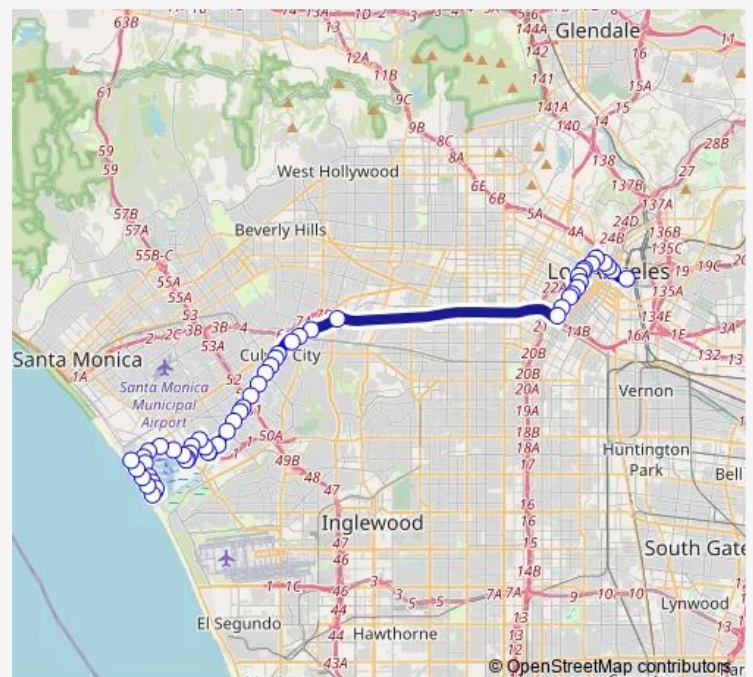

### Direction

Temple St & Vignes St (Westbound) — Pacific Ave & Washington Blvd (Arriving)

51 stops

[Open route schedule](#)

Temple St & Vignes St (Westbound)

Temple St & Los Angeles St (Westbound)

Temple St & Spring St (Westbound)

Washington Blvd & Cattaraugus Ave (Southbound)

Washington Blvd & National Blvd (Southbound)

Washington Blvd & Robertson Blvd (Southbound)

Culver Blvd & Duquesne Ave (Westbound)

Culver Blvd & Madison Ave (Southbound)

### Route schedule

Temple St & Vignes St (Westbound) — Pacific Ave & Washington Blvd (Arriving)

Monday 15:26-18:06

Tuesday 15:26-18:06

Wednesday 15:26-18:06

Thursday 15:26-18:06

Friday 15:26-18:06

Saturday —

### Route info

Direction: Temple St & Vignes St (Westbound)

Stops: 51

Trip Duration: 1 hour 16 min

437A — Ce437a

Culver Blvd & Motor Ave (Southbound)

Culver Blvd & Overland Ave (Southbound)

Culver Blvd & Elenda St (Southbound)