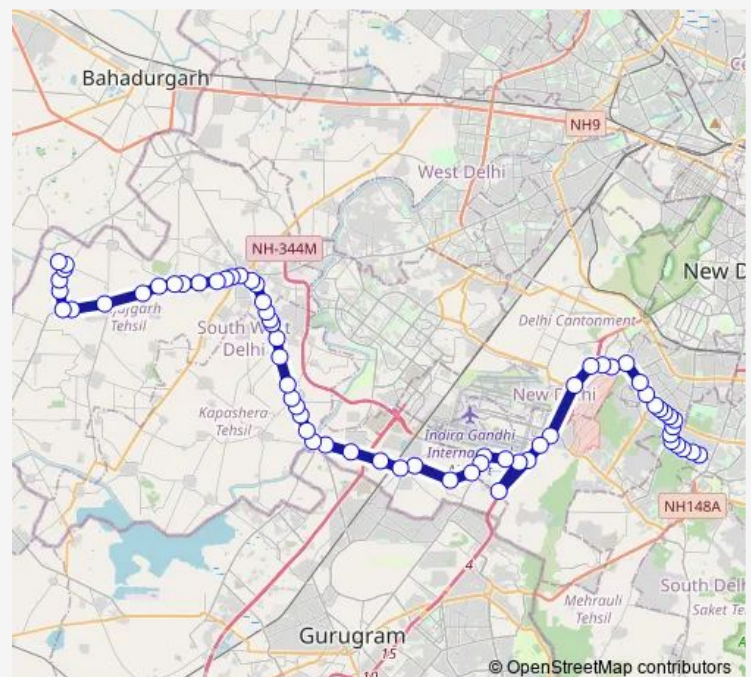

Saturday 17:45

Sunday 17:45

Route info

Direction: Ncert

Stops: 65

Trip Duration: 3 hour 2 min

836578ltdup

Shiv Murti