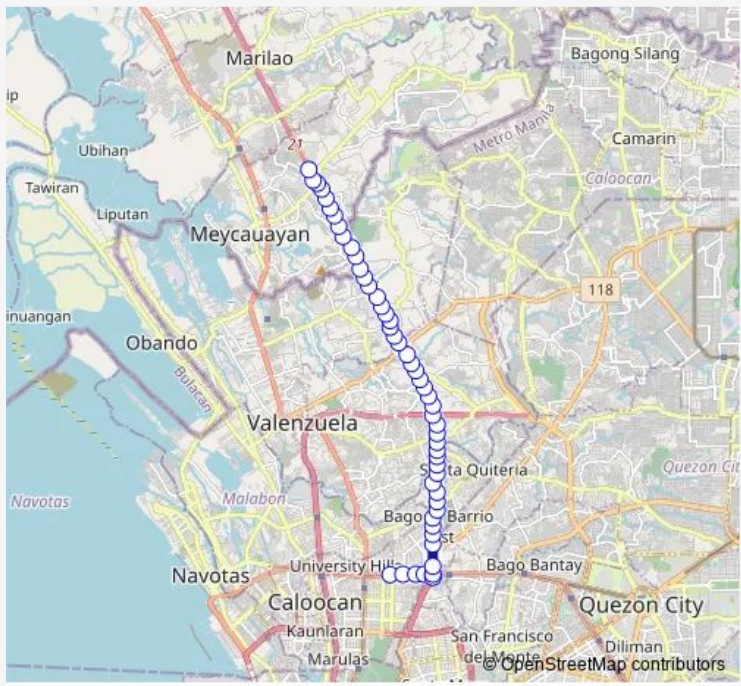

# Bus Monumento - Meycauayan via Expressway

[Go to website](#)

**Direction**  
 Epifanio de los Santos Avenue / 8th Street Intersection , Caloocan City — North Luzon Expressway, Marilao, Manila

52 stops

[Open route schedule](#)

- Epifanio de los Santos Avenue / 8th Street Intersection , Caloocan City
- Epifanio de los Santos Avenue / Gen Malvar Intersection , Caloocan City
- Epifanio de los Santos Avenue / General Evangelista , Caloocan City
- Epifanio de los Santos Avenue, Caloocan City
- North Luzon Expressway / Epifanio de los Santos Avenue Intersection, Caloocan City
- Andreas Bonifacio, Quezon City
- North Luzon Expressway / Epifanio de los Santos Avenue Intersection, Caloocan City
- North Luzon Expressway near Bonifacio Memorial Elementary School, Caloocan City
- North Luzon Expressway, Caloocan City
- North Luzon Expressway, Caloocan City
- North Luzon Expressway, Caloocan City
- North Luzon Expressway near Eternal Gardens Memorial Park, Caloocan City
- North Luzon Expressway, Caloocan City
- North Luzon Expressway near Libis Baesa Exit, Caloocan City
- North Luzon Expressway, Caloocan City
- North Luzon Expressway near Nlex Complex, Caloocan City

Route schedule

Epifanio de los Santos Avenue / 8th Street Intersection , Caloocan City — North Luzon Expressway, Marilao, Manila

Monday	00:00
Tuesday	00:00
Wednesday	00:00
Thursday	00:00
Friday	00:00
Saturday	00:00
Sunday	00:00

**Route info**

Direction: Epifanio de los Santos Avenue / 8th Street Intersection , Caloocan City

Stops: 52

Trip Duration: 1 hour 0 min

North Luzon Expressway, Valenzuela City

North Luzon Expressway, Valenzuela City