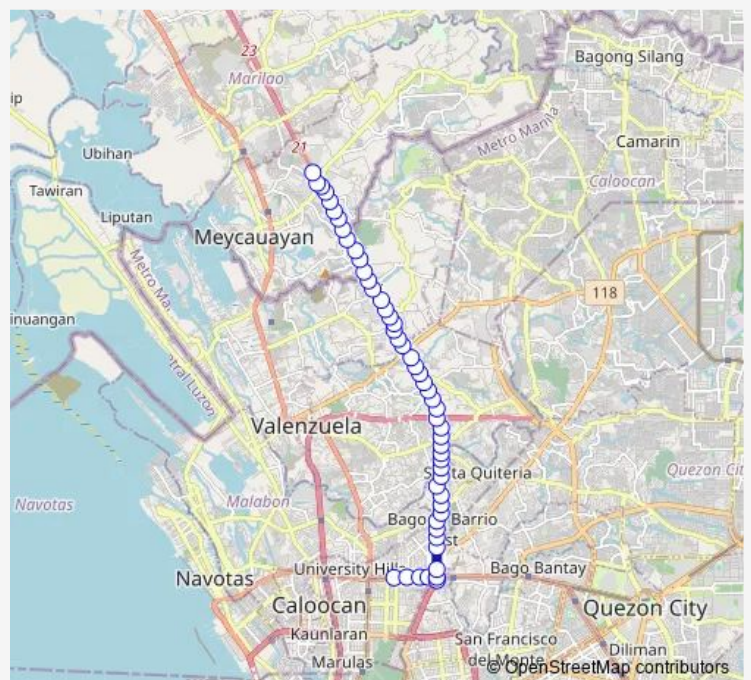

# Bus Monumento - Meycauayan via Expressway

[Go to website](#)

**Direction**  
 Epifanio de los Santos Avenue / 8th Street Intersection , Caloocan City — North Luzon Expressway, Marilao, Manila

52 stops

[Open route schedule](#)

- Epifanio de los Santos Avenue / 8th Street Intersection , Caloocan City
- Epifanio de los Santos Avenue / Gen Malvar Intersection , Caloocan City
- Epifanio de los Santos Avenue / General Evangelista , Caloocan City
- Epifanio de los Santos Avenue, Caloocan City
- North Luzon Expressway / Epifanio de los Santos Avenue Intersection, Caloocan City
- Andreas Bonifacio, Quezon City
- North Luzon Expressway / Epifanio de los Santos Avenue Intersection, Caloocan City
- North Luzon Expressway near Bonifacio Memorial Elementary School, Caloocan City
- North Luzon Expressway, Caloocan City
- North Luzon Expressway, Caloocan City
- North Luzon Expressway, Caloocan City
- North Luzon Expressway near Eternal Gardens Memorial Park, Caloocan City
- North Luzon Expressway, Caloocan City
- North Luzon Expressway near Libis Baesa Exit, Caloocan City
- North Luzon Expressway, Caloocan City
- North Luzon Expressway near Nlex Complex, Caloocan City

**Route schedule**

Epifanio de los Santos Avenue / 8th Street Intersection , Caloocan City — North Luzon Expressway, Marilao, Manila

Monday	00:00
Tuesday	00:00
Wednesday	00:00
Thursday	00:00
Friday	00:00
Saturday	00:00
Sunday	00:00

**Route info**

Direction: Epifanio de los Santos Avenue / 8th Street Intersection , Caloocan City

Stops: 52

Trip Duration: 1 hour 0 min

North Luzon Expressway, Valenzuela City

North Luzon Expressway, Valenzuela City