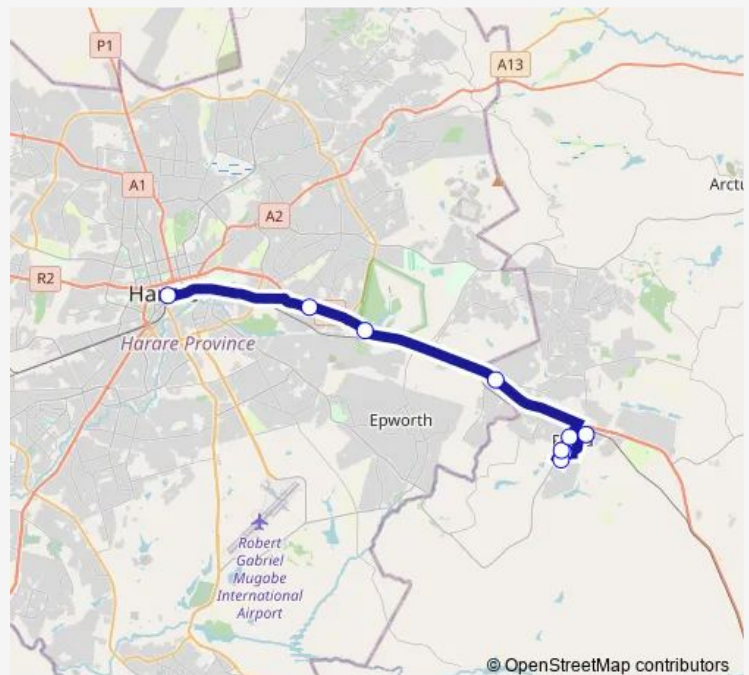

**Communal Taxi Service Ruwa to Inez Terrace**[Go to website](#)**Direction**

Ruwa — Corner Robert Mugabe Rd &amp; Intez Terrace

9 stops

[Open route schedule](#)

Ruwa

Herbet

Ruwa High school

Dreadlock waxing

Pamagonyeti

Sunway City

Kanon Oil Service Station

Msasa Bus Stop

Corner Robert Mugabe Rd &amp; Intez Terrace

**Route schedule**

Ruwa — Corner Robert Mugabe Rd &amp; Intez Terrace

Monday 16:01

Tuesday 16:01

Wednesday 16:01

Thursday 16:01

Friday 16:01

Saturday 16:01

Sunday 16:01

**Route info**

Direction: Ruwa

Stops: 9

Trip Duration: 1 hour 1 min

Ruwa to Inez Terrace

Communal Taxi Service time schedules and route maps are available in an offline PDF at [busmaps.com](https://busmaps.com). Use the [busmaps.com](https://busmaps.com) website to see live bus times, train schedule or subway schedule, and step-by-step directions for all public transit in Harare