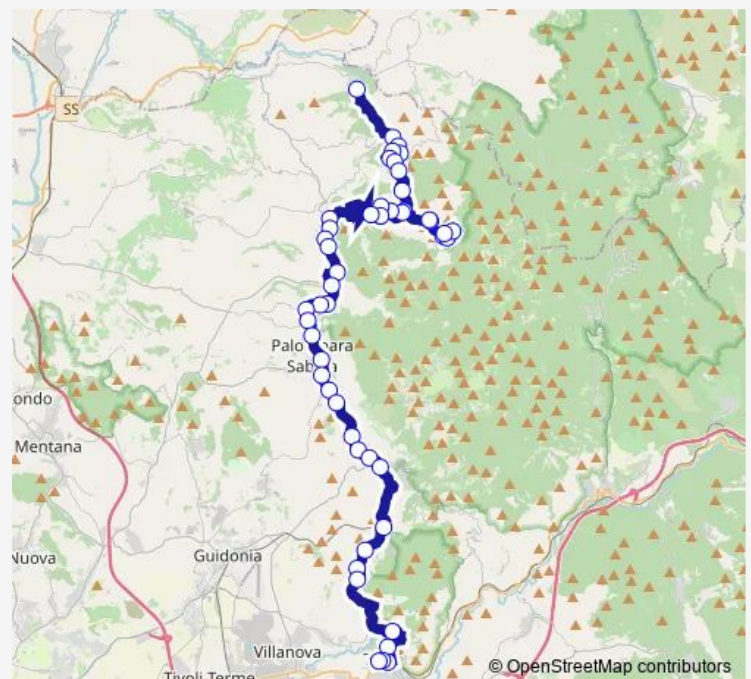

Friday

—

Saturday

—

Sunday

—

Route info

Direction: Nerola | Via Montorio Via 4 Novembre # f14981

Stops: 49

Trip Duration: 1 hour 15 min

Nerola - Tivoli # PI944a

Moricone | Via Monteflavio Via Roma # f000017

Moricone | Via Roma Via Petronella # f14998

Moricone | Via Roma Via Fossagrotta # f14999

Moricone | Via Roma Via Pedicate # f15000