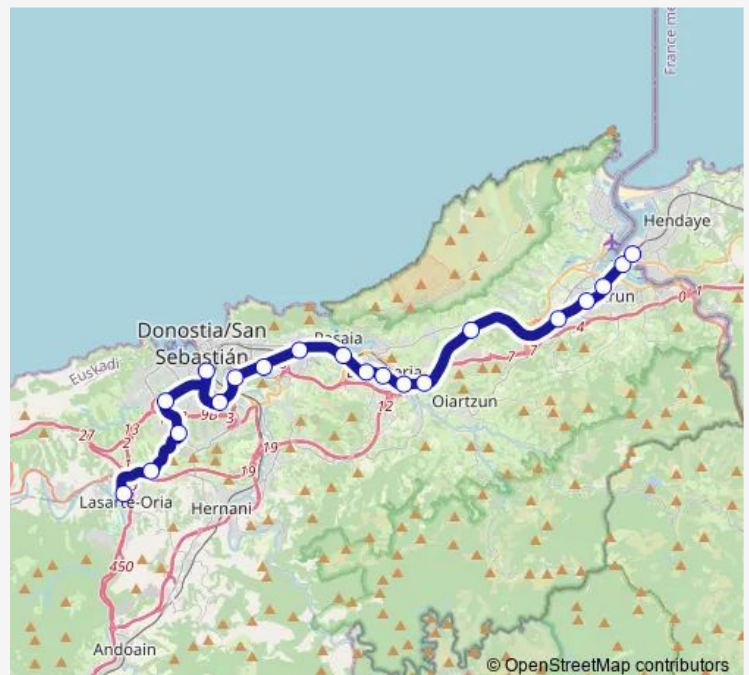

Rail E2 Lasarte-Hendaia

[Go to website](#)

Direction

Anoeta-Donostia — Hendaia

15 stops

[Open route schedule](#)

Anoeta-Donostia

Loiola-Donostia

Route info

Direction: Anoeta-Donostia

Stops: 15

Trip Duration: 0 hour 34 min

E2 — Lasarte-Hendaia

BusMaps

Direction

Oiartzun — Lasarte-Oria

Friday 05:33-22:33

Saturday 07:13-23:03

Sunday 01:03-22:33

Route info

Direction: Hendaia

Stops: 20

Trip Duration: 0 hour 52 min

Direction

Irun — Amara-Donostia

14 stops

[Open route schedule](#)

Irun

Belaskoenea-Irun

Bentak-Irun

Gaintxurizketa-Lezo

Oiartzun