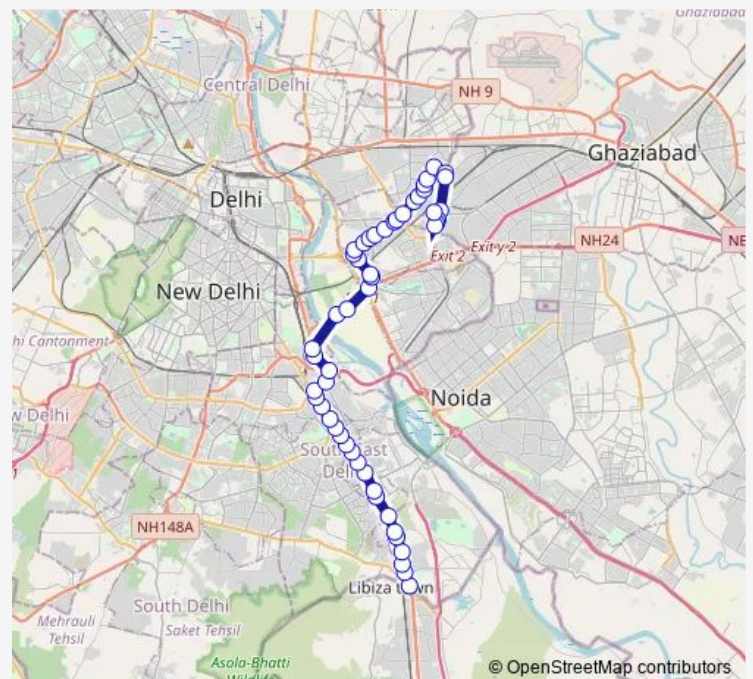

Maharani Bagh / Ashram

Maharani Bagh

Bala Sahib Gurudwara

Route schedule

Badarpur Border (T) — Anand Vihar Isbt Terminal

Monday 05:25-18:55

Tuesday 05:25-18:55

Wednesday 05:25-18:55

Thursday 05:25-18:55

Friday 05:25-18:55

Saturday 05:25-18:55

Sunday 05:25-18:55

Route info

Direction: Badarpur Border (T)

Stops: 51

Trip Duration: 1 hour 49 min