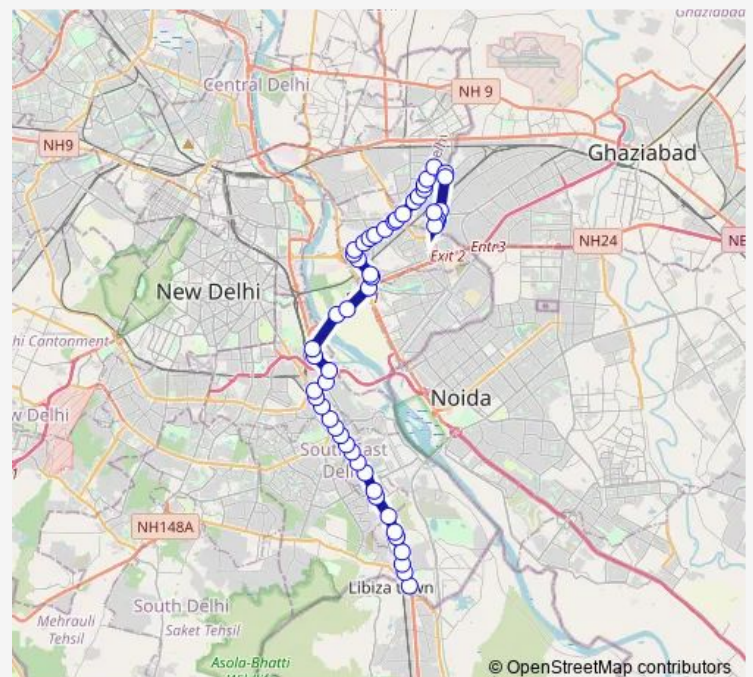

### Route schedule

Badarpur Border (T) — Anand Vihar Isbt Terminal

Monday 05:25-18:55

Tuesday 05:25-18:55

Wednesday 05:25-18:55

Thursday 05:25-18:55

Friday 05:25-18:55

Saturday 05:25-18:55

### Route info

Direction: Badarpur Border (T)

Stops: 51

Trip Duration: 1 hour 49 min

473cldown

Sarai Kale Khan Isbt

Sarai Kale Khan Isbt

Nizamuddin Road Bridge / Cpwd Office