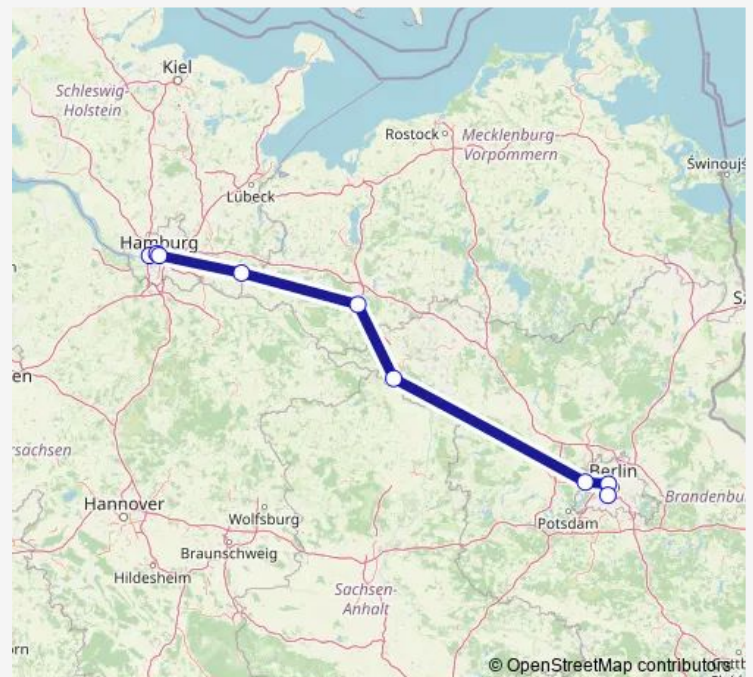

Rail ICE 909

[Go to website](#)

Direction

Hamburg-Altona — Berlin Südkreuz

9 stops

[Open route schedule](#)

Hamburg-Altona

Hamburg Dammtor

Hamburg Hbf

Büchen

Ludwigslust

Wittenberge

Berlin-Spandau

Berlin Hbf (tief)

Berlin Südkreuz

Route schedule

Hamburg-Altona — Berlin Südkreuz

Monday —

Tuesday —

Wednesday 22:37

Thursday 22:37

Friday 22:37-22:51

Saturday —

Sunday —

Route info

Direction: Hamburg-Altona

Stops: 9

Trip Duration: 2 hour 24 min

ICE 909

ICE 909 Rail time schedules and route maps are available in an offline PDF at busmaps.com. Use the busmaps.com website to see live bus times, train schedule or subway schedule, and step-by-step directions for all public transit in Hamburg