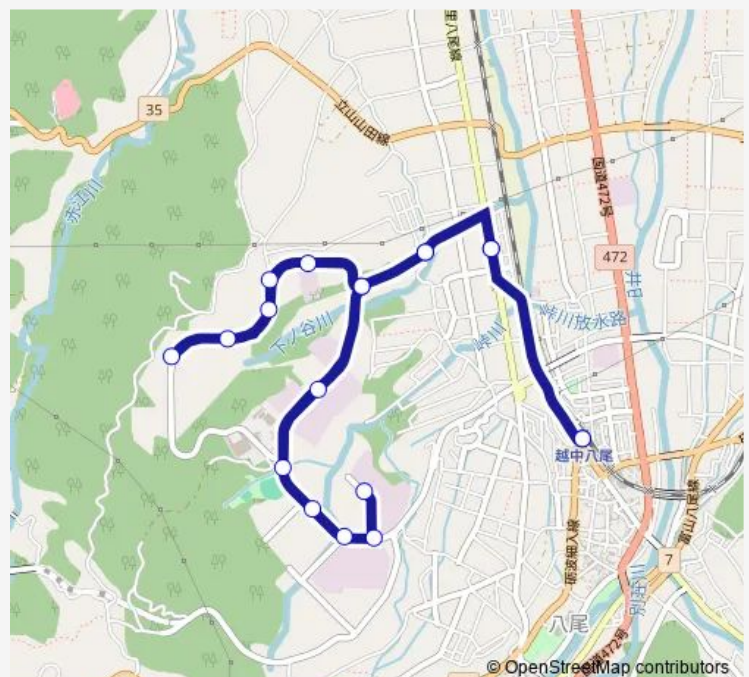

Saturday —

Sunday —

Route info

Direction: 八尾駅

Stops: 19

Trip Duration: 0 hour 29 min

■ 八尾中核線 (左回り)

八尾中核線 (左回り) Bus time schedules and route maps are available in an offline PDF at busmaps.com. Use the busmaps.com website to see live bus times, train schedule or subway schedule, and step-by-step directions for all public transit in Toyama