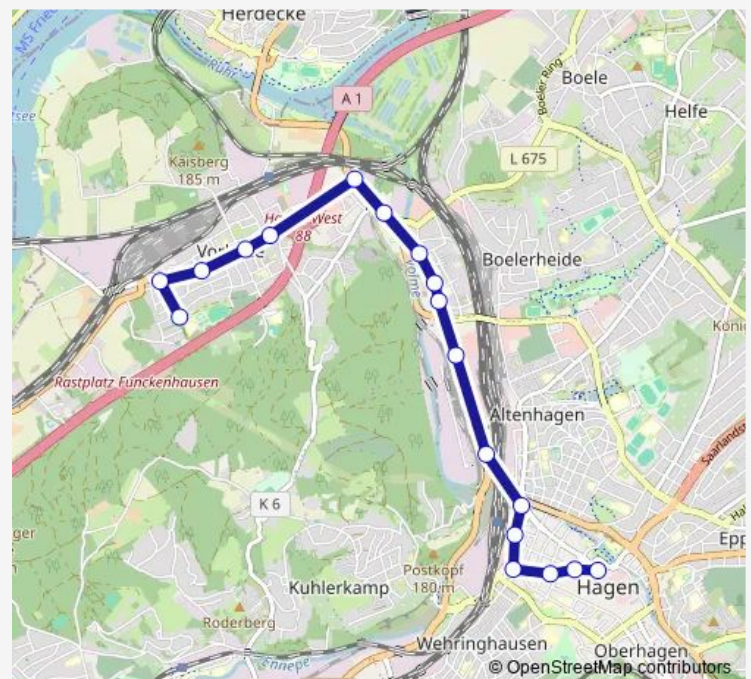

Hagen Hartmannstr.

Hagen Weststr.

Hagen Geitebrücke

Hagen Klopstockstr.

Hagen Eichendorffstr.

Hagen Fuhrparkstr.

Hagen Bauhaus

Hagen Eckeseyer Brücke

### Route schedule

Hagen Vossacker — Hagen Stadtmitte/Volme Galerie

Monday 21:39-23:39

Tuesday 21:39-23:39

Wednesday 21:39-23:39

Thursday 21:39-23:39

Friday 21:39-01:39<sup>+1</sup>

Saturday 19:41-01:39<sup>+1</sup>

### Route info

Direction: Hagen Vossacker

Stops: 18

Trip Duration: 0 hour 24 min

■ Ne9

BusMaps