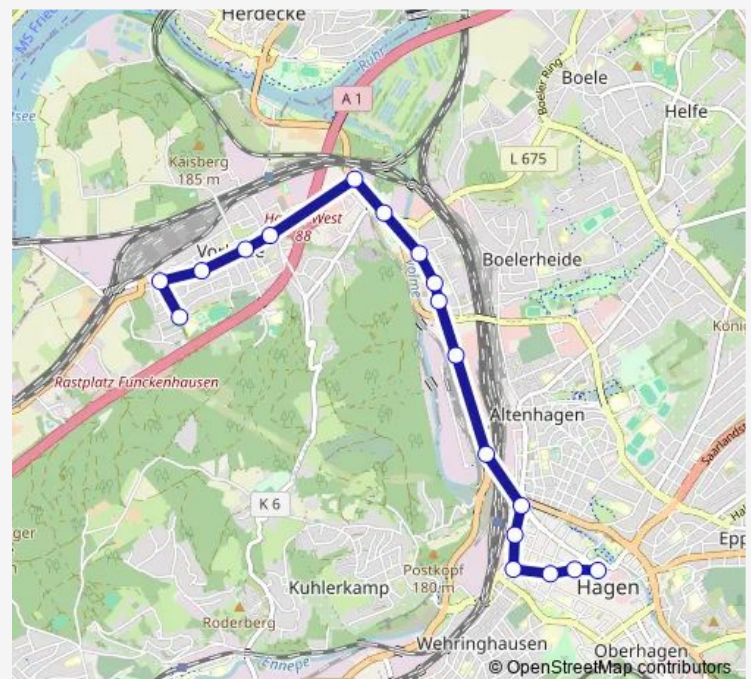

### Route info

Direction: Hagen Stadtmitte/Volme Galerie

Stops: 18

Trip Duration: 0 hour 21 min

■ NE9

BusMaps