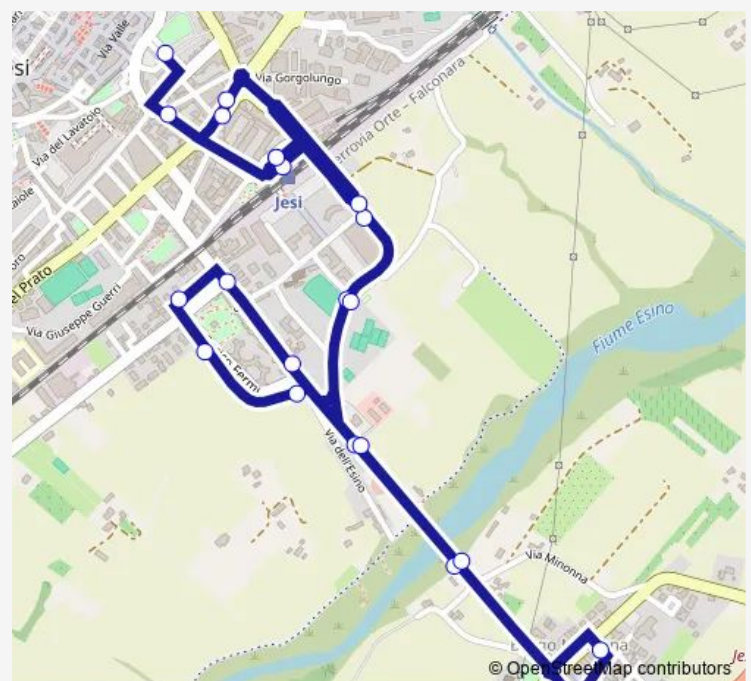

VIA Marconi - Ponte

Borgo Minonna - Incr. VIA Musone

Bretella Raccordo Ss76 - Jesi Centro

VIA Mazzangrugno - Jesi Centro

VIA Mazzangrugno - Bagnatora

VIA Mazzangrugno

Mazzangrugno

Route schedule

Portavalle — Mazzangrugno

Monday	12:30
Tuesday	12:30
Wednesday	12:30
Thursday	12:30
Friday	12:30
Saturday	12:30
Sunday	—

Route info

Direction: Portavalle

Stops: 17

Trip Duration: 0 hour 19 min

Je2 — Linea 2 Stazione - Ricci - Marconi - Fermi - Minonna - Ricci - Stazione

Direction

Portavalle — VIA Mura Occidentali

41 stops

[Open route schedule](#)

Portavalle

VIA Rosselli - Porta Valle

Viale Trieste

Stazione Fs

Tuesday 07:00-12:50

Wednesday 07:00-12:50

Thursday 07:00-12:50

Friday 07:00-12:50

Saturday 07:00-12:50

Sunday —

Route info

Direction: Portavalle