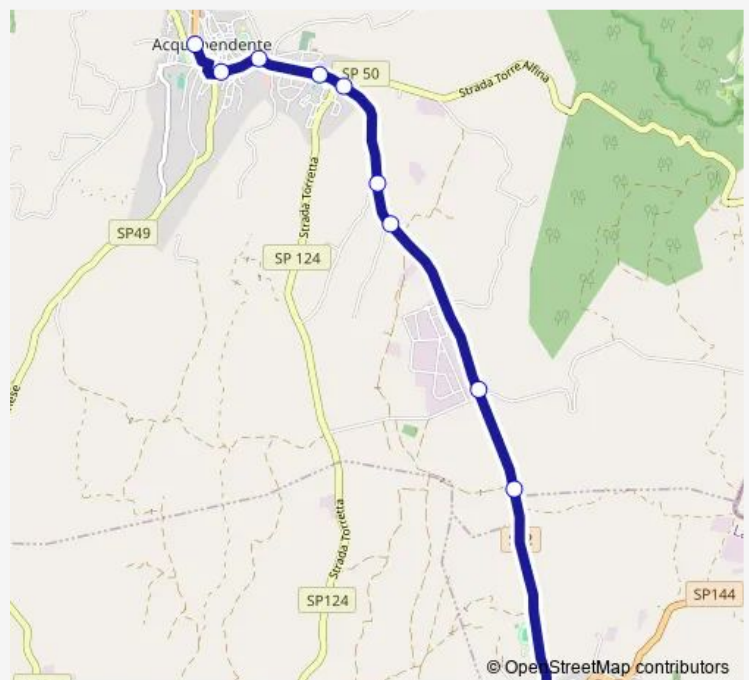

Bus San Lorenzo Nuovo - Acquapendente # Ac941a

[Go to website](#)

Direction

S.LORENZO NUOVO | via Acquapendente # f908 — ACQUAPENDENTE | Ist. OMNICOMPRESIVO LEONARDO DA VINCI # f847

10 stops

[Open route schedule](#)

S.LORENZO NUOVO | via Acquapendente # f908

ACQUAPENDENTE | Via Cassia (Km 126) # f909

ACQUAPENDENTE | Campo Morino # f910

ACQUAPENDENTE | Via Cassia (Km 129) # f911

ACQUAPENDENTE | Via Cassia (Km 130) # f912

Route schedule

S.LORENZO NUOVO | via Acquapendente # f908 — ACQUAPENDENTE | Ist. OMNICOMPRESIVO LEONARDO DA VINCI # f847

Monday	09:25
Tuesday	09:25
Wednesday	09:25
Thursday	09:25
Friday	09:25
Saturday	09:25
Sunday	—

Route info

Direction: S.LORENZO NUOVO | via Acquapendente # f908

Stops: 10

Trip Duration: 0 hour 10 min

Bus time schedules and route maps are available in an offline PDF at busmaps.com. Use the busmaps.com website to see live bus times, train schedule or subway schedule, and step-by-step directions for all public transit in Acquapendente