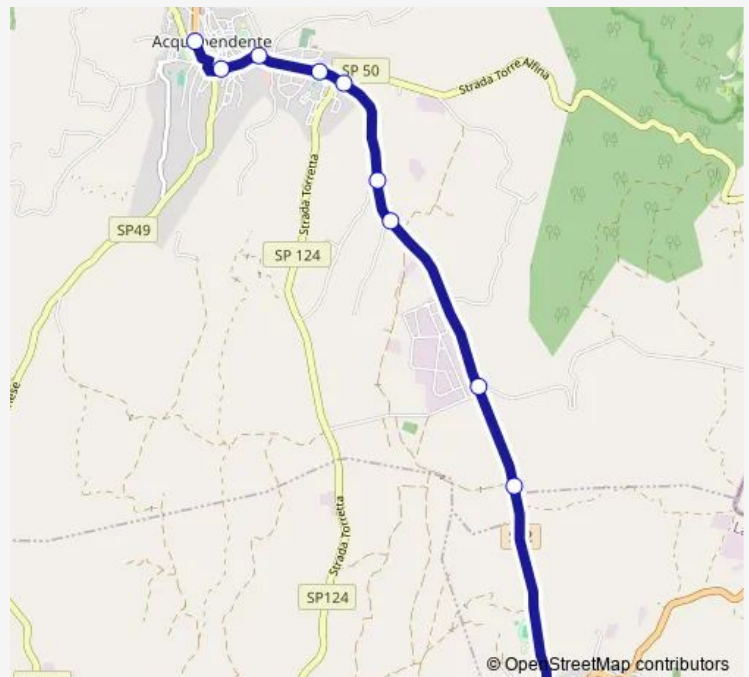

Bus San Lorenzo Nuovo - Acquapendente # Ac941a

[Go to website](#)

**Direction**

S.Lorenzo Nuovo | via Acquapendente # f908 — Acquapendente | Ist. Omnicomprensivo Leonardo DA Vinci # f847

10 stops

[Open route schedule](#)

Acquapendente | Piazzale Cutuli # f913

Acquapendente | Via Cassia Via Torre Alfina # f914

Acquapendente | Piazza Duomo # f915

Acquapendente | Via Cassia Via Onanese # f916

Acquapendente | Ist. Omnicomprensivo Leonardo DA Vinci # f847

**Route schedule**

S.Lorenzo Nuovo | via Acquapendente # f908 — Acquapendente | Ist. Omnicomprensivo Leonardo DA Vinci # f847

Monday	09:25
Tuesday	09:25
Wednesday	09:25
Thursday	09:25
Friday	09:25
Saturday	09:25
Sunday	—

**Route info**

Direction: S.Lorenzo Nuovo | via Acquapendente # f908

Stops: 10

Trip Duration: 0 hour 10 min

Bus time schedules and route maps are available in an offline PDF at [busmaps.com](https://busmaps.com). Use the [busmaps.com](https://busmaps.com) website to see live bus times, train schedule or subway schedule, and step-by-step directions for all public transit in Acquapendente