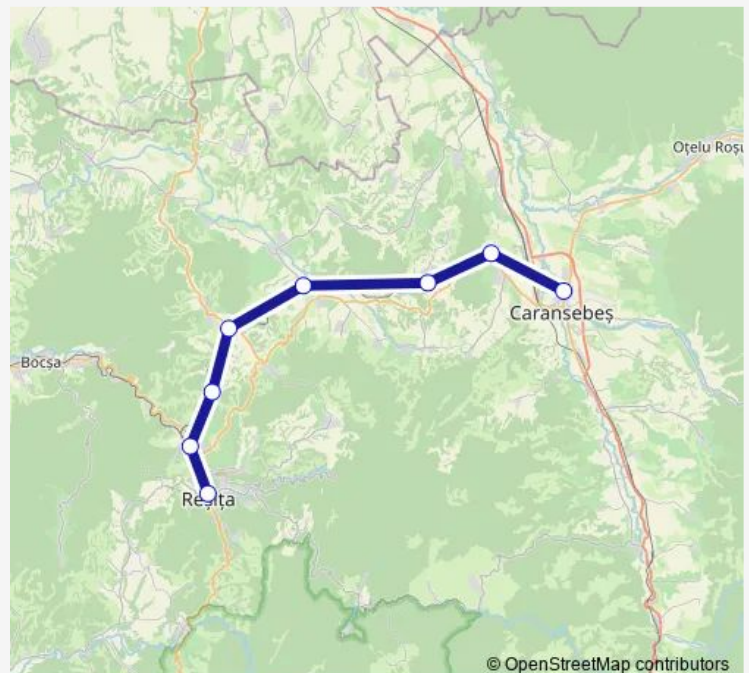

Rail R: Reșița Sud Hm. - Caransebeș R: Reșița Sud Hm. -
Reșița Nord - Bănila Călnic h. - Ezeriș h. - Brebu - Cornuțel
Banat Hm. - Valea Păltinișului h. - Caransebeș

[Go to website](#)

Direction

Reșița Sud Hm. — Caransebeș

8 stops

[Open route schedule](#)

Reșița Sud Hm.

Reșița Nord

Bănila Călnic h.

Ezeriș h.

Brebu

Cornuțel Banat Hm.

Valea Păltinișului h.

Caransebeș

Route schedule

Reșița Sud Hm. — Caransebeș

Monday 13:20-18:25

Tuesday 13:20-18:25

Wednesday 13:20-18:25

Thursday 13:20-18:25

Friday 13:20-18:25

Saturday 13:20-18:25

Sunday 13:20-18:25

Route info

Direction: Reșița Sud Hm.

Stops: 8

Trip Duration: 1 hour 6 min

R: Reșița Sud Hm. - Caransebeș Rail time schedules and route maps are available in an offline PDF at busmaps.com. Use the busmaps.com website to see live bus times, train schedule or subway schedule, and step-by-step directions for all public transit in Resita