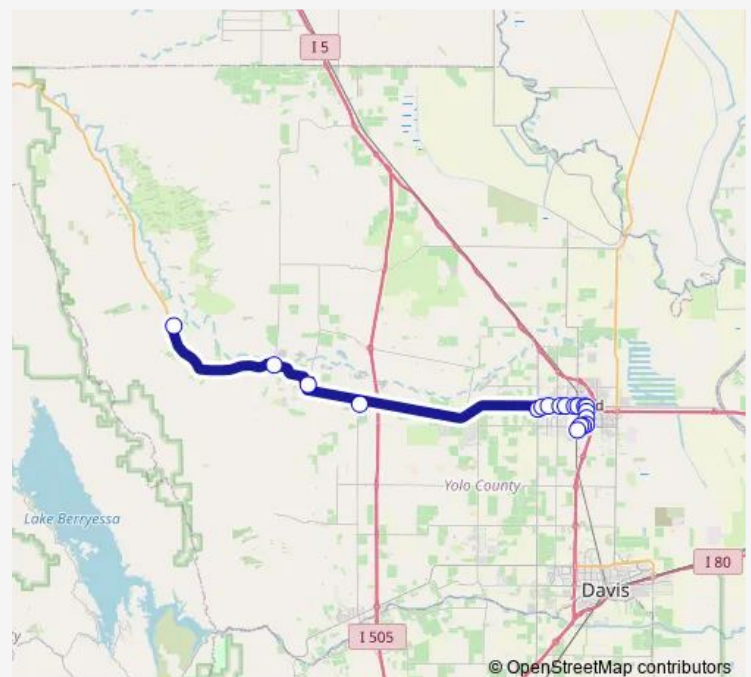

County Fair Mall

Route schedule

Cache Creek Casino Resort — County Fair Mall

Monday 07:07-00:07⁺¹

Tuesday 07:07-00:07⁺¹

Wednesday 07:07-00:07⁺¹

Thursday 07:07-00:07⁺¹

Friday 07:07-00:07⁺¹

Saturday 07:07-00:07⁺¹

Sunday 07:07-00:07⁺¹

Route info

Direction: Cache Creek Casino Resort

Stops: 19

Trip Duration: 0 hour 48 min

215 — Route 215

Direction

County Fair Mall - Depart — Cache Creek Casino Resort

16 stops

[Open route schedule](#)

County Fair Mall - Depart

E. Gibson at County Fair Mall Eb

E. Gibson at Washington Eb

Matmor at E. Gibson Nb

Matmor at Gum Nb

Thursday 05:45-21:55

Friday 05:45-21:55

Saturday 05:45-21:55

Sunday 05:45-21:55

Route info

Direction: County Fair Mall - Depart

Stops: 16

Trip Duration: 0 hour 54 min