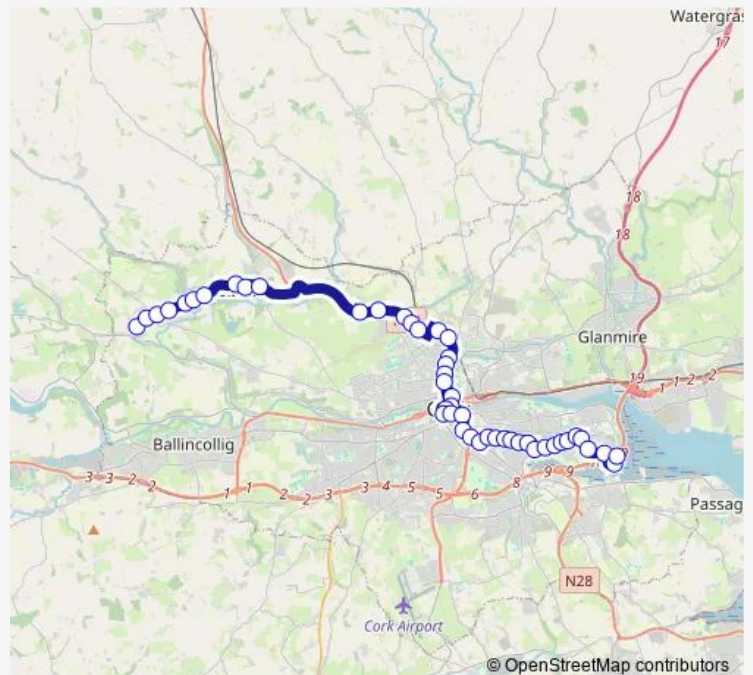

Thursday 06:30-23:30

Friday 06:30-23:30

Saturday 06:30-23:30

Sunday 08:30-23:30

Route info

Direction: Cloghroe (Coolflugh Terminus)

Stops: 47

Trip Duration: 1 hour 10 min