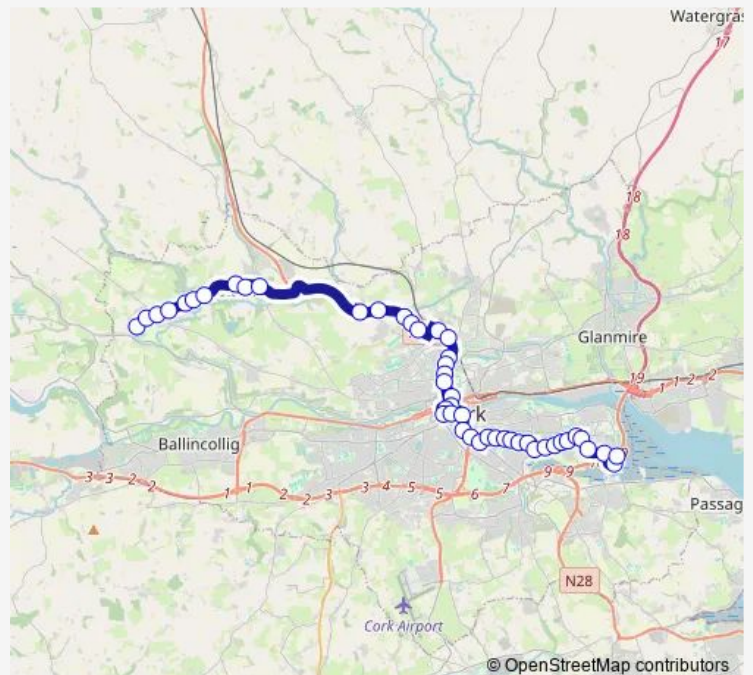

Blackpool Church

Watercourse Road

Hillgrove Lane

Route schedule

Cloghroe (Coolflugh Terminus) — The Sanctuary

Monday 06:30-23:30

Tuesday 06:30-23:30

Wednesday 06:30-23:30

Thursday 06:30-23:30

Friday 06:30-23:30

Saturday 06:30-23:30

Sunday 08:30-23:30

Route info

Direction: Cloghroe (Coolflugh Terminus)

Stops: 47

Trip Duration: 1 hour 4 min

Saturday 07:30-23:35

Sunday 08:00-23:30

Route info

Direction: The Sanctuary

Stops: 48

Trip Duration: 1 hour 7 min

Coburg Street

Hillgrove Lane