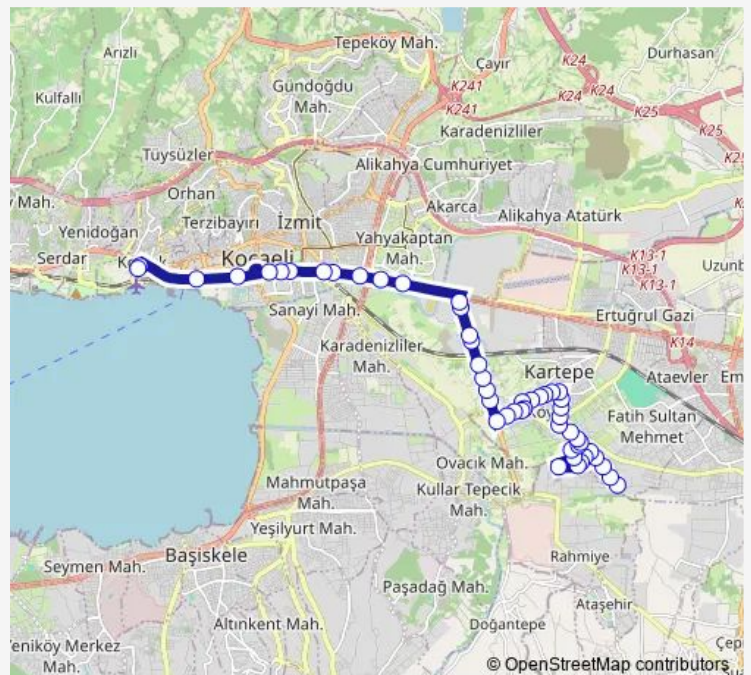

KÖSEKÖY STADI 1

MERMER

Mermer 2

Route schedule

Bati Terminali Peronlar — HASANPAŞA DEPOLAMA ALANI

Monday	00:45-23:55
Tuesday	00:45-23:55
Wednesday	00:45-23:55
Thursday	00:45-23:55
Friday	00:45-23:55
Saturday	00:45-23:55
Sunday	00:45-23:55

Route info

Direction: Bati Terminali Peronlar

Stops: 45

Trip Duration: 0 hour 27 min

215 — Hacihalim-İzmit

BusMaps

OLGUÇ

KÖSEKÖY KURS MERKEZİ

Thursday 06:02-23:42

Friday 06:02-23:42

Saturday 06:12-23:42

Sunday 06:12-23:42

Route info

Direction: HAYVAN BARINAĐI

Stops: 50

Trip Duration: 0 hour 29 min