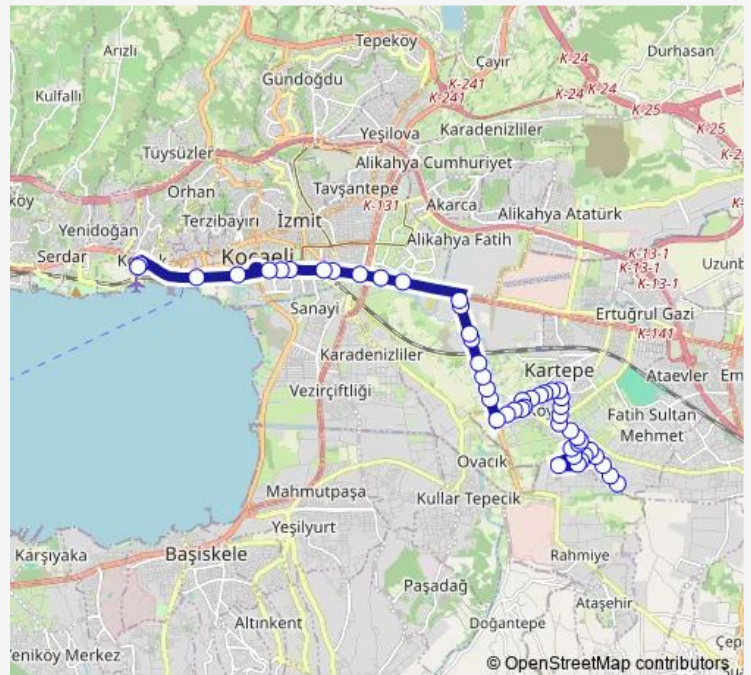

Thursday 00:45-23:55

Friday 00:45-23:55

Saturday 00:45-23:55

Sunday 00:45-23:55

Route info

Direction: Bati Terminali Peronlar

Stops: 45

Trip Duration: 0 hour 27 min