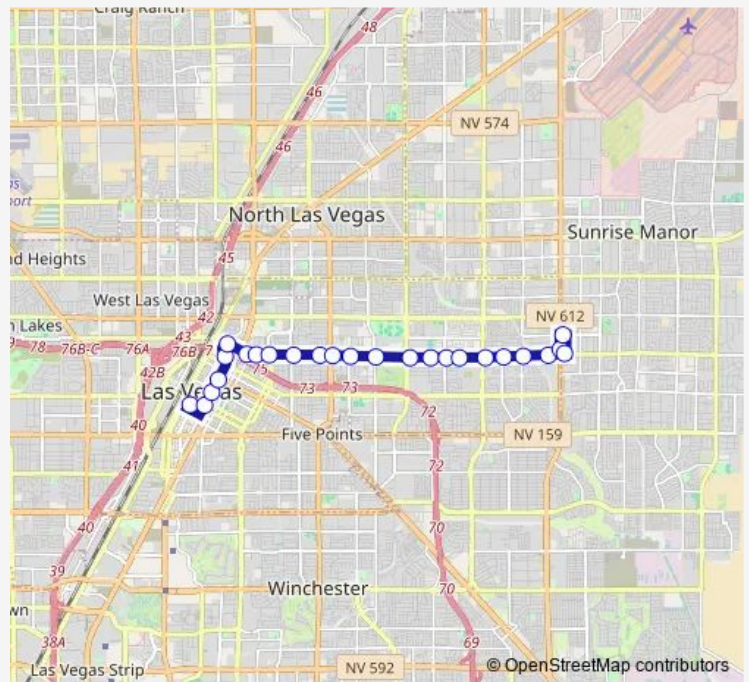

Bus 215 Bonanza

[Go to website](#)

Direction
 WB Bonanza after Ute — Bonneville Transit Center Bay 10
 22 stops
[Open route schedule](#)

- WB Bonanza after Ute
- WB Bonanza after Nellis
- WB Bonanza after Lillian
- WB Bonanza before Marion
- WB Bonanza after Page
- WB Bonanza after Lamb
- WB Bonanza after Legion
- WB Bonanza after Triest
- WB Bonanza after Honolulu
- WB Bonanza before Pecos
- WB Bonanza after Pecos
- WB Bonanza after Mojave
- WB Bonanza after Wardelle
- WB Bonanza after Mcknight
- WB Bonanza after Eastern
- WB Bonanza after Bruce
- WB Bonanza after Maryland
- WB Bonanza before Las Vegas
- SB Las Vegas after Mesquite
- SB Las Vegas before Carson
- SB Las Vegas before Clark

Route schedule

WB Bonanza after Ute — Bonneville Transit Center Bay 10

Monday	04:19-00:30 ⁺¹
Tuesday	04:19-00:30 ⁺¹
Wednesday	04:19-00:30 ⁺¹
Thursday	04:19-00:30 ⁺¹
Friday	04:19-00:30 ⁺¹
Saturday	04:47-00:30 ⁺¹
Sunday	04:47-00:30 ⁺¹

Route info

Direction: WB Bonanza after Ute
 Stops: 22
 Trip Duration: 0 hour 27 min

215 — Bonanza

Direction

Bonneville Transit Center Bay 10 — WB Bonanza after Ute

25 stops

[Open route schedule](#)

Bonneville Transit Center Bay 10

Route info

Direction: Bonneville Transit Center Bay 10

Stops: 25

Trip Duration: 0 hour 23 min

215 Bus time schedules and route maps are available in an offline PDF at busmaps.com. Use the busmaps.com website to see live bus times, train schedule or subway schedule, and step-by-step directions for all public transit in Las Vegas