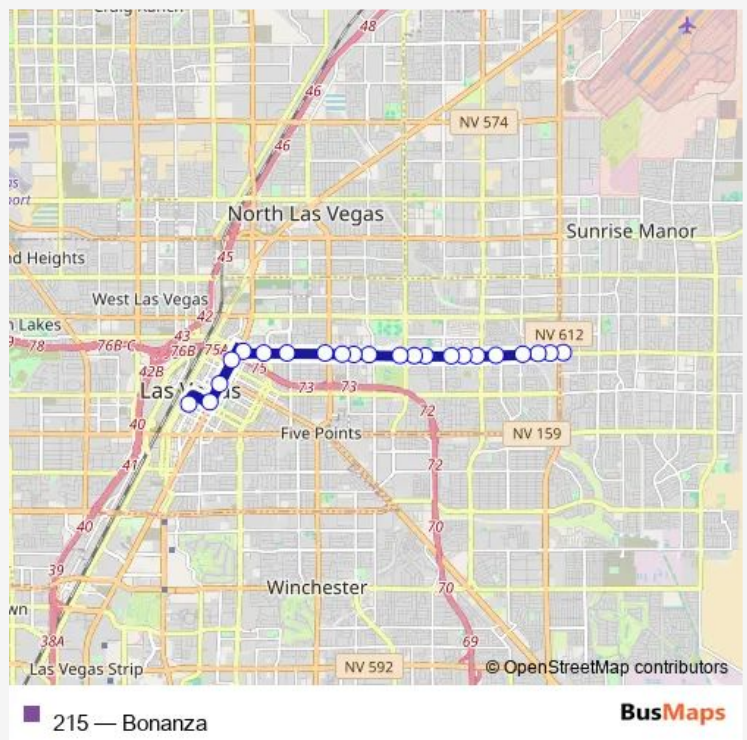

Bus 215 Bonanza

[Go to website](#)

Direction
 WB Bonanza after Ute — Bonneville Transit Center Bay 10
 22 stops
[Open route schedule](#)

- WB Bonanza after Ute
- WB Bonanza after Nellis
- WB Bonanza after Lillian
- WB Bonanza before Marion
- WB Bonanza after Page
- WB Bonanza after Lamb
- WB Bonanza after Legion
- WB Bonanza after Triest
- WB Bonanza after Honolulu
- WB Bonanza before Pecos
- WB Bonanza after Pecos
- WB Bonanza after Mojave
- WB Bonanza after Wardelle
- WB Bonanza after Mcknight
- WB Bonanza after Eastern
- WB Bonanza after Bruce
- WB Bonanza after Maryland
- WB Bonanza before Las Vegas
- SB Las Vegas after Mesquite
- SB Las Vegas before Carson
- SB Las Vegas before Clark

Route schedule
 WB Bonanza after Ute — Bonneville Transit Center Bay 10

Monday	04:19-00:30 ⁺¹
Tuesday	04:19-00:30 ⁺¹
Wednesday	04:19-00:30 ⁺¹
Thursday	04:19-00:30 ⁺¹
Friday	04:19-00:30 ⁺¹
Saturday	04:47-00:30 ⁺¹
Sunday	04:47-00:30 ⁺¹

Route info
 Direction: WB Bonanza after Ute
 Stops: 22
 Trip Duration: 0 hour 28 min

Direction

Bonneville Transit Center Bay 10 — WB Bonanza after Ute

25 stops

[Open route schedule](#)

Bonneville Transit Center Bay 10

Route info

Direction: Bonneville Transit Center Bay 10

Stops: 25

Trip Duration: 0 hour 29 min

215 Bus time schedules and route maps are available in an offline PDF at busmaps.com. Use the busmaps.com website to see live bus times, train schedule or subway schedule, and step-by-step directions for all public transit in Las Vegas