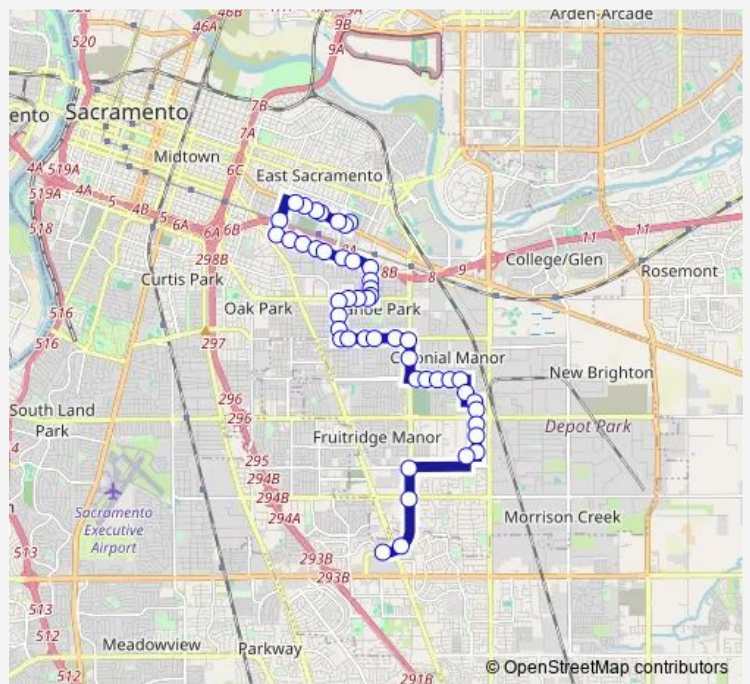

Bus 215 14th AVE - Florin Towne

[Go to website](#)

Direction
 N ST & Rodeo WAY (Wb) — 65th ST & SKY Pkwy (Wb)
 48 stops
[Open route schedule](#)

- N ST & Rodeo WAY (Wb)
- Folsom Blvd & Rodeo WAY (Wb)
- Folsom Blvd & 51st ST (Wb)
- Folsom Blvd & 46th ST (Wb)
- Folsom Blvd & 45th ST (Wb)
- Folsom Blvd & 43rd ST (Wb)
- Folsom Blvd & 41st ST (Wb)
- 39th ST & R ST (Sb)
- T ST & 39th ST (Eb)
- T ST & 42nd ST (Eb)
- T ST & 45th ST (Eb)
- T ST & 48th ST (Eb)
- T ST & 49th ST (Eb)
- T ST & 53rd ST (Eb)
- T ST & 55th ST (Eb)
- 59th ST & T ST (Sb)
- 59th ST & 2ND AVE (Sb)
- 59th ST & Tahoe WAY (Sb)
- 59th ST & Broadway (Sb)
- Broadway & 59th ST (Wb)
- Broadway & 57th ST (Wb)

Route schedule
 N ST & Rodeo WAY (Wb) — 65th ST & SKY Pkwy (Wb)

Monday	15:35
Tuesday	15:35
Wednesday	15:35
Thursday	15:35
Friday	15:35
Saturday	—
Sunday	—

Route info
 Direction: N ST & Rodeo WAY (Wb)
 Stops: 48
 Trip Duration: 0 hour 34 min

215 — 14th AVE - Florin Towne BusMaps

Broadway & 55th ST (Wb)

53rd ST & Broadway (Sb)

53rd ST & 9TH AVE (Sb)

53rd ST & 12th AVE (Sb)

14th AVE & 53rd ST (Eb)

14th AVE & 55th ST (Eb)

14th AVE & 58th ST (Eb)

14th AVE & 60th ST (Eb)

14th AVE & 63rd ST (Eb)

65th ST & 14th AVE (Sb)

65th ST & 18th AVE (Sb)

21st AVE & 67th ST (Eb)

21st AVE & 69th ST (Eb)

21st AVE & 71st ST (Eb)

21st AVE & Lippitt LN (Eb)