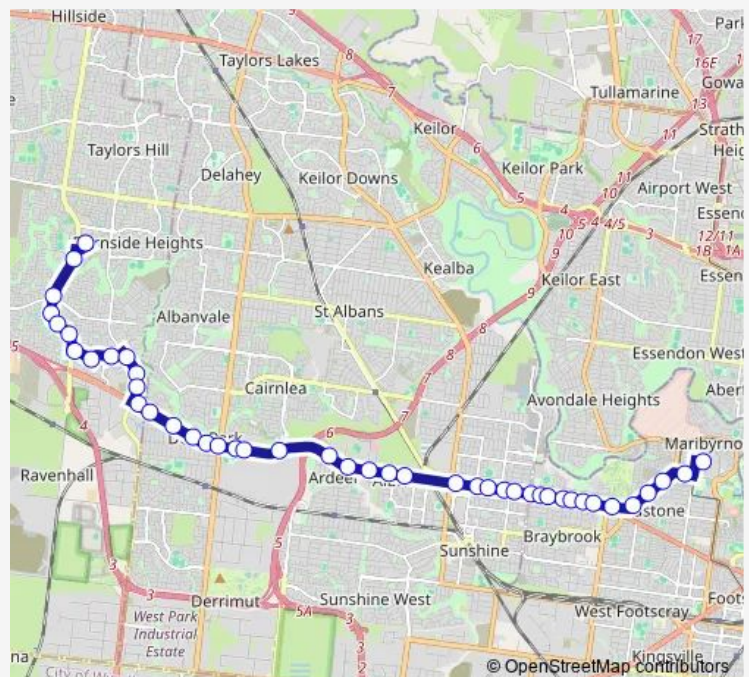

Bus 215 Caroline Springs - Highpoint Sc[Go to website](#)**Direction**

Caroline Springs Square SC (Caroline Springs) — Highpoint SC/Rosamond Rd (Maribyrnong)

44 stops

[Open route schedule](#)

- Caroline Springs Square SC (Caroline Springs)
- The Crossing/Caroline Springs Bvd (Caroline Springs)
- The Grove/Caroline Springs Bvd (Caroline Springs)
- Brookside Central/Caroline Springs Bvd (Caroline Springs)
- Christ the Priest PS/Caroline Springs Bvd (Caroline Springs)
- Daylesford Tce/Caroline Springs Bvd (Caroline Springs)
- Caroline Springs Bvd/Chisholm Dr (Burnside)
- Opp 38 Chisholm Dr (Burnside)
- Flintoff Ave/Kelly Ave (Burnside)
- Billungah Pl/Westwood Dr (Burnside)
- Torowatta Pl/Westwood Dr (Burnside)
- Burnside Hub Shopping Centre/Westwood Dr (Burnside)
- Westwood Dr/Western Hwy (Burnside)
- Allandale Dr/Ballararat Rd (Deer Park)
- Avon Cl/Ballararat Rd (Deer Park)
- St Peter Chanel/Ballararat Rd (Deer Park)
- Alara Nursing Home/Western Hwy (Deer Park)
- Station Rd/Ballararat Rd (Deer Park)
- Deer Park Reserve/Ballararat Rd (Deer Park)
- Deer Park Bowls Club/Ballararat Rd (Deer Park)

Route schedule

Caroline Springs Square SC (Caroline Springs) — Highpoint SC/Rosamond Rd (Maribyrnong)

Monday	06:32-20:49
Tuesday	06:32-20:49
Wednesday	06:32-20:49
Thursday	06:32-20:49
Friday	06:32-20:49
Saturday	08:05-21:17
Sunday	08:49-18:04

Route info

Direction: Caroline Springs Square SC (Caroline Springs)

Stops: 44

Trip Duration: 0 hour 40 min

215 — Caroline Springs - Highpoint Sc

Deer Park Hotel/Ballarat Rd (Deer Park)

Sunshine Mosque/Ballarat Rd (Deer Park)

Thursday 06:55-21:15

Friday 06:55-21:15

Saturday 08:30-21:30

Sunday 09:16-18:20

Route info

Direction: Highpoint SC/Rosamond Rd (Maribyrnong)

Stops: 42

Trip Duration: 0 hour 42 min