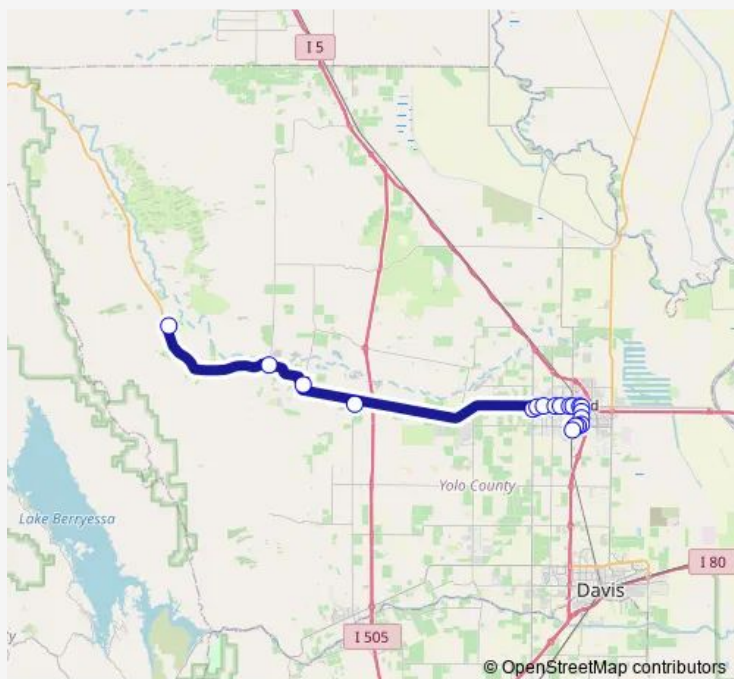

Bus 215 Route 215

[Go to website](#)

Direction

Cache Creek Casino Resort — County Fair Mall

19 stops

[Open route schedule](#)

- Cache Creek Casino Resort
- Hwy. 16 at Rd. 85 (Capay) Eb
- Yolo at Grafton (Esparto) Sb
- Railroad at Main (Madison)
- W. Lincoln at Rd 98 Eb
- Ashley at W. Lincoln Nb
- W. Main at Community Eb
- Main at Cleveland Eb
- Main at Elm Eb
- Main at 5th Eb
- E. Main at East
- E. Main at Matmor
- Matmor at E. Main Sb
- Matmor at Crystal Springs
- Matmor at Gum Sb
- Matmor at E. Gibson Sb
- E. Gibson at Washington Wb
- E. Gibson at County Fair Mall Wb
- County Fair Mall

Route schedule

Cache Creek Casino Resort — County Fair Mall

Monday	07:07-00:07 ⁺¹
Tuesday	07:07-00:07 ⁺¹
Wednesday	07:07-00:07 ⁺¹
Thursday	07:07-00:07 ⁺¹
Friday	07:07-00:07 ⁺¹
Saturday	07:07-00:07 ⁺¹
Sunday	07:07-00:07 ⁺¹

Route info

Direction: Cache Creek Casino Resort
 Stops: 19
 Trip Duration: 0 hour 48 min

215 — Route 215

Direction

County Fair Mall - Depart — Cache Creek Casino Resort

16 stops

[Open route schedule](#)

County Fair Mall - Depart

W. Main at Community Wb

Ashley at W. Lincoln Sb

W. Lincoln at Rd 98 Wb

Railroad at Main (Madison)

Yolo at Grafton (Esparto) Nb

Hwy 16 at Rd 85 (Capay) Wb

Cache Creek Casino Resort

Route schedule