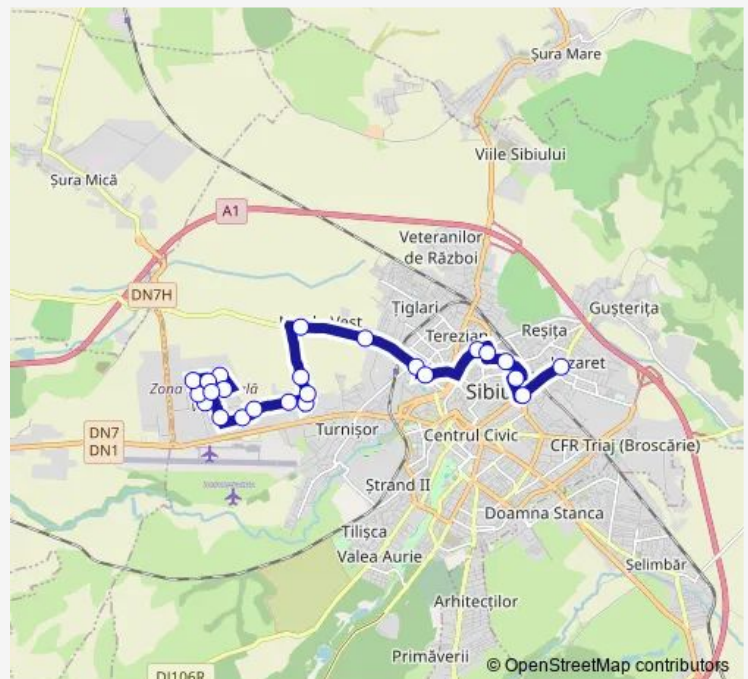

Route schedule

lfm — Lazaret 2

Monday	06:40-23:11
Tuesday	06:40-23:11
Wednesday	06:40-23:11
Thursday	06:40-23:11
Friday	06:40-23:11
Saturday	06:40-22:40
Sunday	06:40-19:12

Route info

Direction: lfm

Stops: 24

Trip Duration: 0 hour 32 min

215 — Lazaret - Europa Unită

Brd

Promenada Mall Gara

Lazaret 2

Direction

Lazaret 2 — Marquardt

26 stops

[Open route schedule](#)

Lazaret 2

Treboniu Laurian

Electrica

Constitutiei 2

Abatorului

Rusciorului 2

Gaz Metan

Friday 05:40-22:23

Saturday 05:40-21:45

Sunday 05:40-18:20

Route info

Direction: Lazaret 2

Stops: 26

Trip Duration: 0 hour 31 min

215 Bus time schedules and route maps are available in an offline PDF at busmaps.com. Use the busmaps.com website to see live bus times, train schedule or subway schedule, and step-by-step directions for all public transit in Sibiu