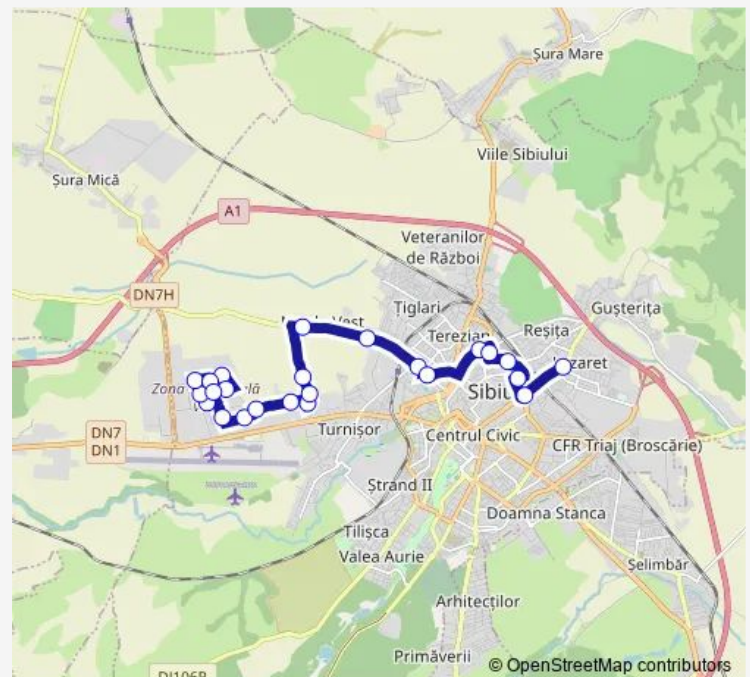

### Route schedule

lfm — Lazaret 2

Monday 06:40-23:11

Tuesday 06:40-23:11

Wednesday 06:40-23:11

Thursday 06:40-23:11

Friday 06:40-23:11

Saturday 06:40-22:40

### Route info

Direction: lfm

Stops: 24

Trip Duration: 0 hour 32 min

215 — Lazaret - Europa Unită

Brd

Promenada Mall Gara

Lazaret 2

## Direction

Lazaret 2 — Marquardt

26 stops

[Open route schedule](#)

Lazaret 2

Treboniu Laurian

Electrica

Constitutiei 2

## Route schedule

Lazaret 2 — Marquardt

Monday 05:40-22:23

Tuesday 05:40-22:23

Wednesday 05:40-22:23

Thursday 05:40-22:23

Friday 05:40-22:23

Saturday 05:40-21:45