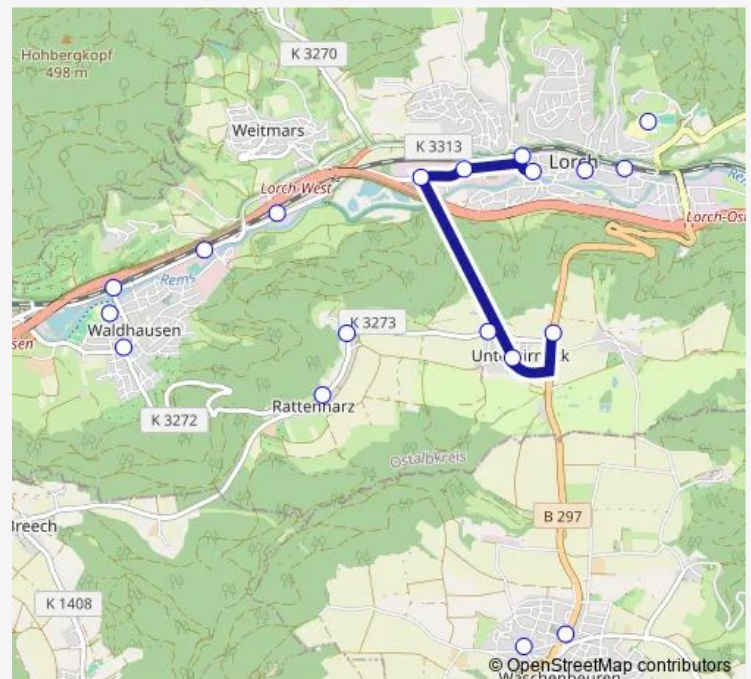

Lorch, Bahnhof

Lorch, SZ Schäfersfeld

Route schedule

Wäschenbeuren Marktplatz — Lorch, SZ Schäfersfeld

Monday 06:45-08:23

Tuesday 06:45-08:23

Wednesday 06:45-08:23

Thursday 06:45-08:23

Friday 06:45-08:23

Saturday —

Sunday —

Route info

Direction: Wäschenbeuren Marktplatz

Stops: 20

Trip Duration: 0 hour 30 min

215 — Lorch - Waldhausen - Rattenharz - Kirneck - Wäschenbeuren

Tuesday 11:50-17:05

Wednesday 11:50-17:05

Thursday 11:50-17:05

Friday 11:50-16:15

Saturday —

Sunday —

Route info

Direction: Lorch, SZ Schäfersfeld

Saturday —

Sunday —

Route info

Direction: Lorch, SZ Schäfersfeld

Stops: 19

Trip Duration: 0 hour 28 min

215 Bus time schedules and route maps are available in an offline PDF at busmaps.com. Use the busmaps.com website to see live bus times, train schedule or subway schedule, and step-by-step directions for all public transit in Goepingen