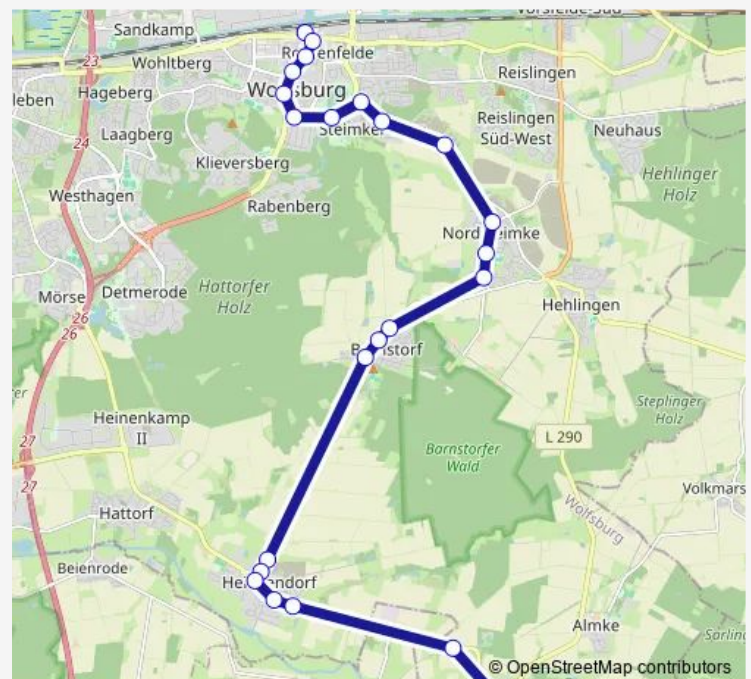

Thursday 06:29-19:20

Friday 06:29-19:20

Saturday 06:24-18:24

Sunday —

Route info

Direction: Wolfsburg, Neindorf Schule

Stops: 23

Trip Duration: 0 hour 37 min

■ 215

BusMaps

Wolfsburg, Zob

Wolfsburg, Hauptbahnhof

Direction

Wolfsburg, Waldhof Mitte — Wolfsburg, Im Holze

34 stops

[Open route schedule](#)

Wolfsburg, Waldhof Mitte

Wolfsburg, Gänseweide

Wolfsburg, Barnstorf

Wolfsburg, Ringstraße

Wolfsburg, Scharenhop

Wolfsburg, Hohe Eichen

Wolfsburg, Kalkbergweg

Wolfsburg, Nordsteimke

Wednesday 05:03-19:11

Thursday 05:03-19:11

Friday 05:03-19:11

Saturday 08:43-18:43

Sunday —

Route info

Direction: Wolfsburg, Hauptbahnhof

Stops: 26