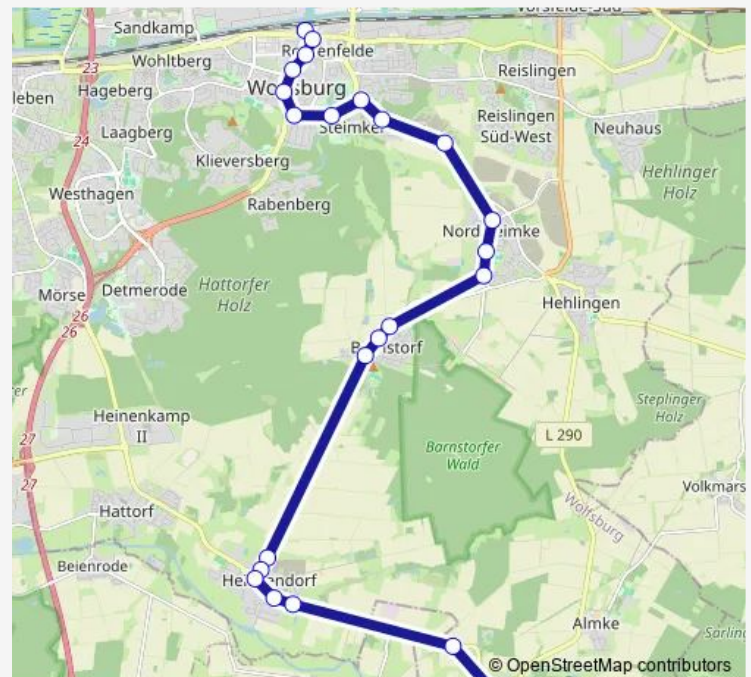

Thursday 06:29-19:20

Friday 06:29-19:20

Saturday 06:24-18:24

Sunday —

Route info

Direction: Wolfsburg, Neindorf Schule

Stops: 23

Trip Duration: 0 hour 43 min

■ 215

BusMaps

Wolfsburg, Zob

Wolfsburg, Hauptbahnhof

Direction

Wolfsburg, Waldhof Mitte — Wolfsburg, Im Holze

34 stops

[Open route schedule](#)

Wolfsburg, Waldhof Mitte

Wolfsburg, Gänseweide

Wolfsburg, Barnstorf

Wolfsburg, Ringstraße

Wolfsburg, Scharenhop

Wolfsburg, Hohe Eichen

Wolfsburg, Kalkbergweg

Wolfsburg, Nordsteimke

Wednesday 05:03-19:11

Thursday 05:03-19:11

Friday 05:03-19:11

Saturday 08:43-18:43

Sunday —

Route info

Direction: Wolfsburg, Hauptbahnhof

Stops: 26