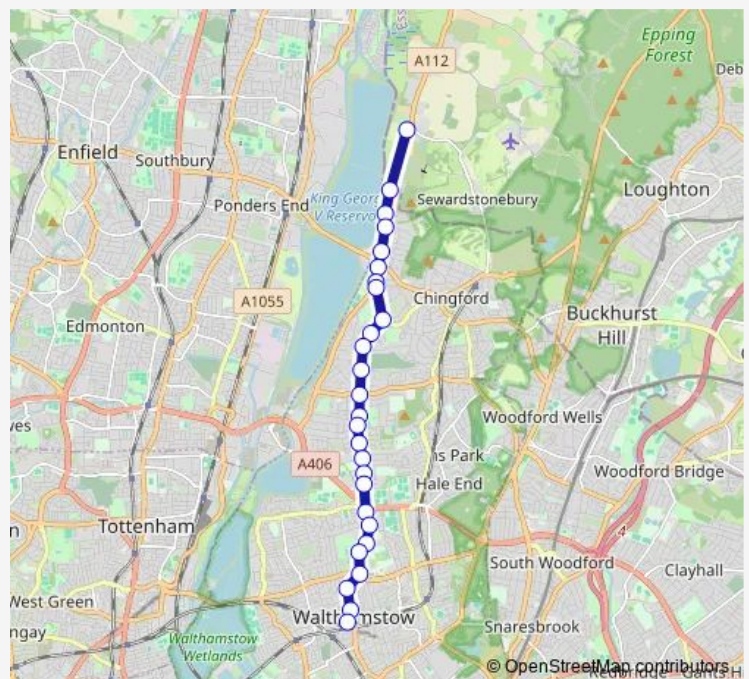

Bus 215 Lee Valley Campsite - Yardley Lane Estate - Sewardstone Road - Chingford Mount - Walthamstow Central

[Go to website](#)

Direction

Lea Valley Campsite — Walthamstow Bus Station

27 stops

[Open route schedule](#)

Route schedule

Lea Valley Campsite — Walthamstow Bus Station

Monday	00:25-23:55
Tuesday	00:25-23:55
Wednesday	00:25-23:55
Thursday	00:25-23:55
Friday	00:25-23:55
Saturday	00:25-23:55
Sunday	00:25-23:55

Route info

Direction: Lea Valley Campsite

Stops: 27

Trip Duration: 0 hour 35 min

215 — Lee Valley Campsite - Yardley Lane Estate - Sewardstone Road - Chingford Mount - Walthamstow...

Sir George Monoux College

Aveling Park Road

Forest Road / Bell Corner

Jewel Road

Walthamstow Market Walthamstow

Walthamstow Bus Station

Direction

Walthamstow Bus Station — Lea Valley Campsite

27 stops

[Open route schedule](#)