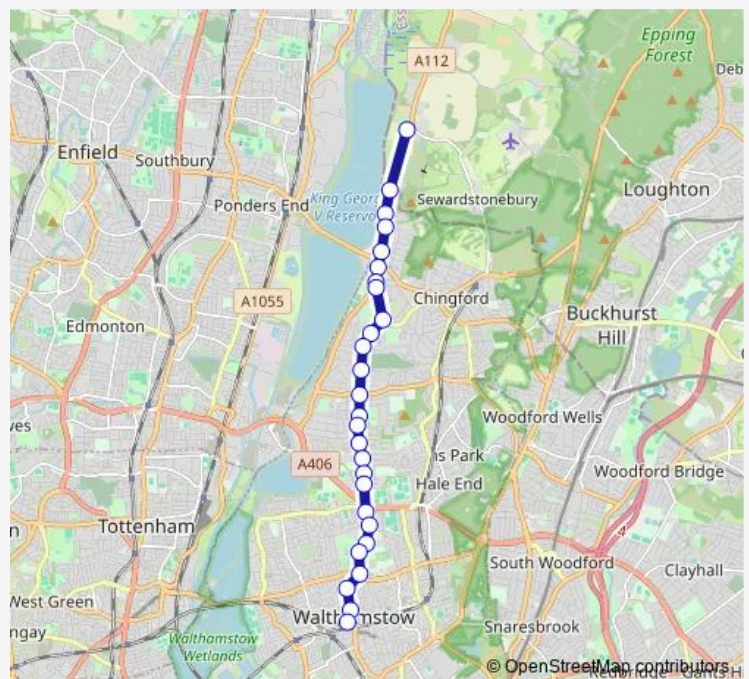

Route schedule

Lea Valley Campsite — Walthamstow Bus Station

Monday	00:25-23:55
Tuesday	00:25-23:55
Wednesday	00:25-23:55
Thursday	00:25-23:55
Friday	00:25-23:55
Saturday	00:25-23:55
Sunday	00:25-23:55

Route info

Direction: Lea Valley Campsite

Stops: 27

Trip Duration: 0 hour 33 min

215 — Lee Valley Campsite - Yardley Lane Estate - Sewardstone Road - Chingford Mount - Walthamstow... **BusMaps**

Sir George Monoux College

Aveling Park Road

Forest Road / Bell Corner

Jewel Road

Walthamstow Market Walthamstow

Walthamstow Bus Station

Direction

Walthamstow Bus Station — Lea Valley Campsite

27 stops

Friday 00:26-23:56

Saturday 00:26-23:56

Sunday 00:26-23:56

Route info

Direction: Walthamstow Bus Station

Stops: 27

Trip Duration: 0 hour 32 min

Yardley Lane Estate