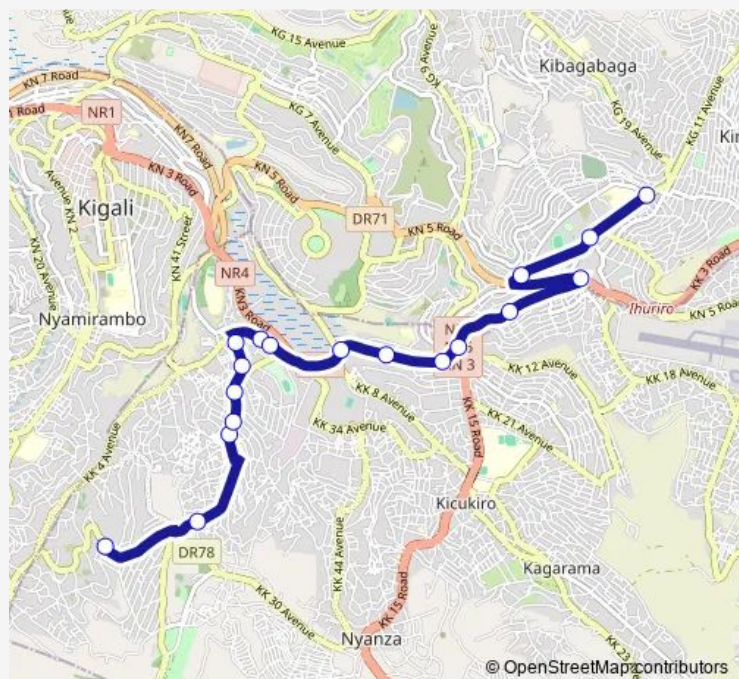

### Route schedule

Kimironko Taxi Park — Bwerankoli

Monday	18:05
Tuesday	18:05
Wednesday	18:05
Thursday	18:05
Friday	18:05
Saturday	—
Sunday	—

### Route info

Direction: Kimironko Taxi Park

Stops: 18

Trip Duration: 1 hour 5 min

215 — Royal Express - Zone 2\_215