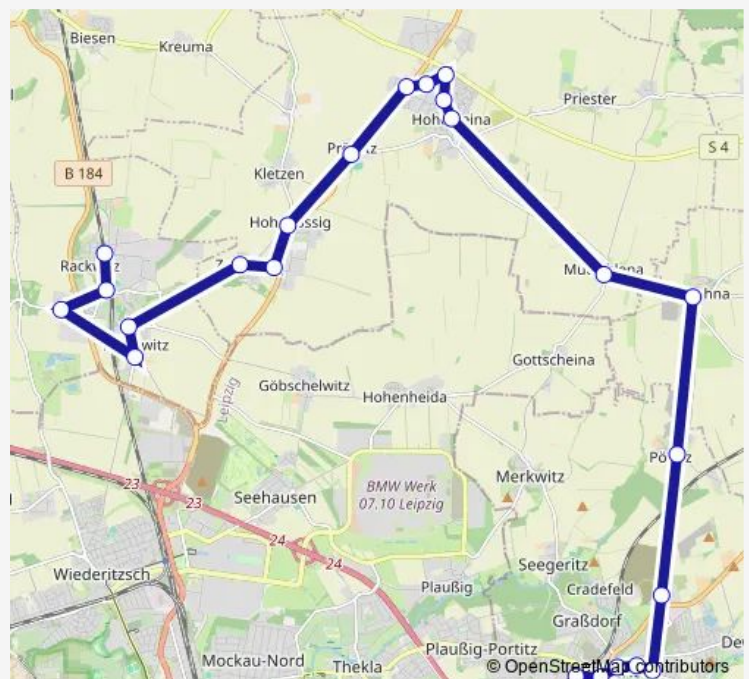

Hohenossig

Pröttitz (Krostitz)

Krostitz, Grundschule

Route schedule

Rackwitz (b. Leipzig), S-Bahnhof (Bus) — Krostitz, Grundschule

Monday 13:07-15:05

Tuesday 13:07-15:05

Wednesday 13:07-15:05

Thursday 13:07-15:05

Friday 13:07-15:05

Saturday —

Sunday —

Route info

Direction: Rackwitz (b. Leipzig), S-Bahnhof (Bus)

Stops: 12

Trip Duration: 0 hour 25 min

215

BusMaps

Direction

Taucha (b. Leipzig), S-Bahnhof (Bus) — Rackwitz (b. Leipzig), S-Bahnhof (Bus)

23 stops

[Open route schedule](#)

Taucha (b. Leipzig), S-Bahnhof (Bus)

Taucha (b. Leipzig), An der Bürgerruhe

Taucha (b. Leipzig), Leipziger Str.

Taucha (b. Leipzig), Markt

Taucha (b. Leipzig), Geschwister-Scholl-Str.

Taucha (b. Leipzig), Pönitzer Weg

Pönitz (b. Leipzig) (Bus)

Liemehna (Jesewitz)

Mutschlena (Krostitz)