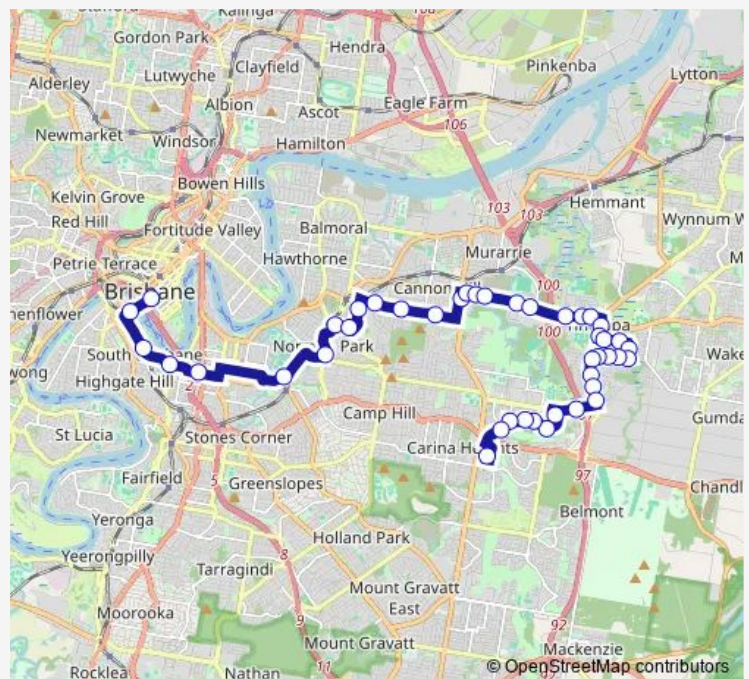

**Bus 215 Carindale - City Express via Tingalpa**

[Go to website](#)

**Direction**

Queen Street station, 1b — Carindale Shopping Centre Interchange

43 stops

[Open route schedule](#)

- Queen Street station, 1b
- Cultural Centre station, platform 2
- South Bank busway station, platform 2
- Mater Hill station, platform 2
- Woolloongabba station, platform 2
- Stanley St E at Coorparoo Secondary College
- Bennetts Rd at Norman Park near Morehead Ave
- Agnew St at Norman Park North
- Agnew St at Seven Hills Stop 42
- Wickham St at Morningside
- Richmond Rd at Morningside East
- Richmond Rd at Molloy Road
- Richmond Rd at Richmond East
- Cannon Hill Shopping Centre, zone D
- Wynnum Rd at Cannon Hill
- Wynnum Rd at Northcliffe, stop 36
- Wynnum Rd at Murarrie Park, stop 37
- Wynnum Rd at Bulimba Creek, stop 38
- Wynnum Rd at Murarrie Road
- Wynnum Rd at Tingalpa West near Crossley Ave
- Wynnum Rd at Kianawah Park, stop 41

**Route schedule**

Queen Street station, 1b — Carindale Shopping Centre Interchange

Monday	08:12-22:20
Tuesday	08:12-22:20
Wednesday	08:12-22:20
Thursday	08:12-22:20
Friday	08:12-22:20
Saturday	09:02-22:10
Sunday	09:02-18:02

**Route info**

Direction: Queen Street station, 1b

Stops: 43

Trip Duration: 0 hour 57 min

215 — Carindale - City Express via Tingalpa

Wynnum Rd near Thornlake Ct

Belmont Rd at Palgrave Street, stop 47/43

Belmont Rd at Annette Street, stop 48/44

Annette St at Jarrow Street, stop 49/45

Annette St at Cahia Street, stop 50/46

Castlerea St at Roscrea Street, stop 51/47

Thurston St at Wallington Street, stop 52/48

Thurston St at McCorkell Street, stop 53/49