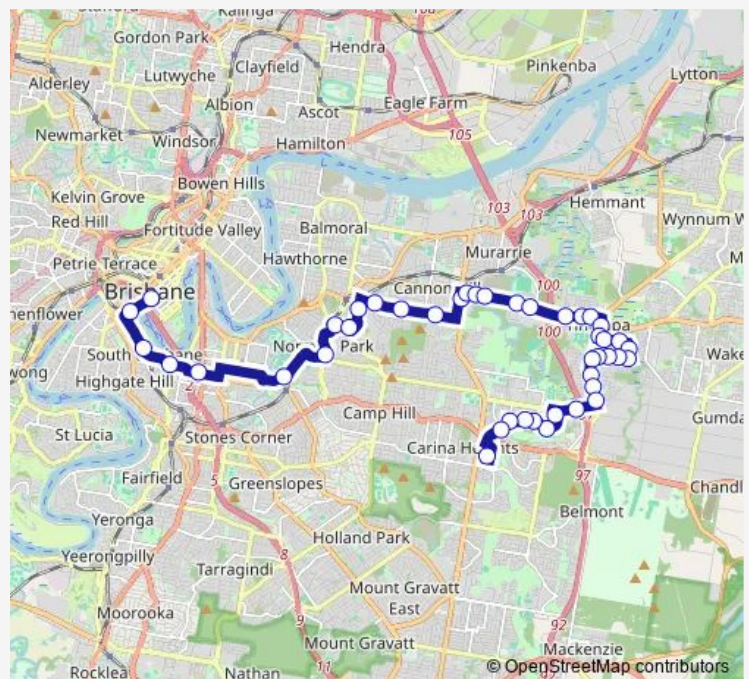

**Bus 215 Carindale - City Express via Tingalpa**

[Go to website](#)

**Direction**

Queen Street station, 1b — Carindale Shopping Centre Interchange

43 stops

[Open route schedule](#)

- Queen Street station, 1b
- Cultural Centre station, platform 2
- South Bank busway station, platform 2
- Mater Hill station, platform 2
- Woolloongabba station, platform 2
- Stanley St E at Coorparoo Secondary College
- Bennetts Rd at Norman Park near Morehead Ave
- Agnew St at Norman Park North
- Agnew St at Seven Hills Stop 42
- Wickham St at Morningside
- Richmond Rd at Morningside East
- Richmond Rd at Molloy Road
- Richmond Rd at Richmond East
- Cannon Hill Shopping Centre D
- Wynnum Rd at Cannon Hill
- Wynnum Rd at Northcliffe, stop 36
- Wynnum Rd at Murarrie Park, stop 37
- Wynnum Rd at Bulimba Creek, stop 38
- Wynnum Rd at Murarrie Road
- Wynnum Rd at Tingalpa West near Crossley Ave
- Wynnum Rd at Kianawah Park, stop 41

**Route schedule**

Queen Street station, 1b — Carindale Shopping Centre Interchange

Monday	08:12-22:20
Tuesday	08:12-22:20
Wednesday	08:12-22:20
Thursday	08:12-22:20
Friday	08:12-22:20
Saturday	09:02-22:10
Sunday	09:02-18:02

**Route info**

Direction: Queen Street station, 1b

Stops: 43

Trip Duration: 0 hour 57 min

215 — Carindale - City Express via Tingalpa

Wynnum Rd near Thornlake Ct

Belmont Rd at Palgrave Street, stop 47/43

Belmont Rd at Annette Street, stop 48/44

Annette St at Jarrow Street, stop 49/45

Annette St at Cahia Street, stop 50/46

Castlerea St at Roscrea Street, stop 51/47

Thurston St at Wallington Street, stop 52/48

Thurston St at Mccorkell Street, stop 53/49