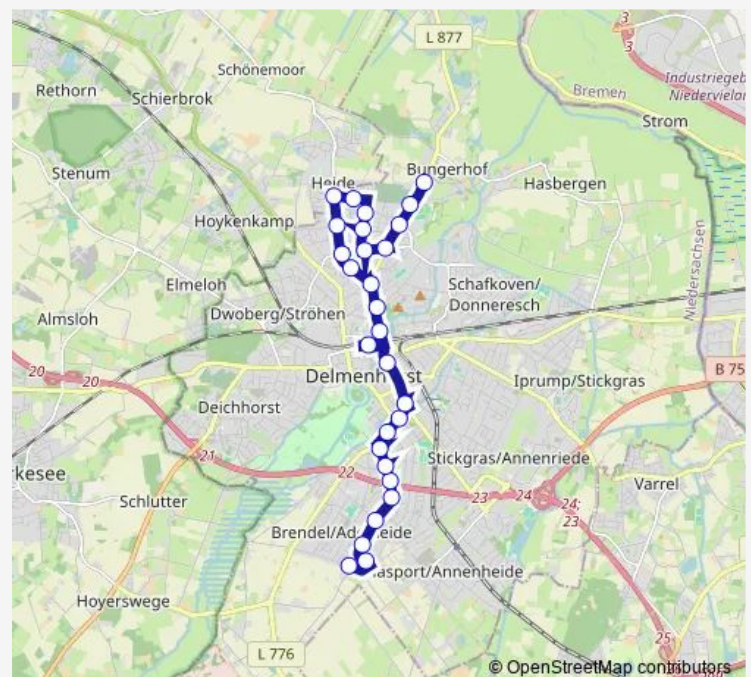

Delmenhorst Danziger Straße

Route schedule

Delmenhorst Bungerhof — Delmenhorst Gothaer Straße

Monday 21:22-22:22

Tuesday 21:22-23:22

Wednesday 00:38-22:22

Thursday 21:22-22:22

Friday 21:22-23:22

Saturday 00:22-23:22

Sunday 00:22-22:22

Route info

Direction: Delmenhorst Bungerhof

Stops: 29

Trip Duration: 0 hour 28 min

Delmenhorst Jägerstraße

Delmenhorst Overbergstraße

Delmenhorst Ziethenweg

Delmenhorst Graf-von-Galen-Straße

Delmenhorst Könzgenstraße

Delmenhorst Letterhausstraße

Delmenhorst Dresdener Straße

Delmenhorst Gothaer Straße

Direction

Delmenhorst Gothaer Straße — Delmenhorst Bungerhof

Thursday 21:08-22:50

Friday 21:08-23:50

Saturday 00:50-23:50

Sunday 00:50-22:50

Route info

Direction: Delmenhorst Gothaer Straße

Stops: 28

Trip Duration: 0 hour 30 min