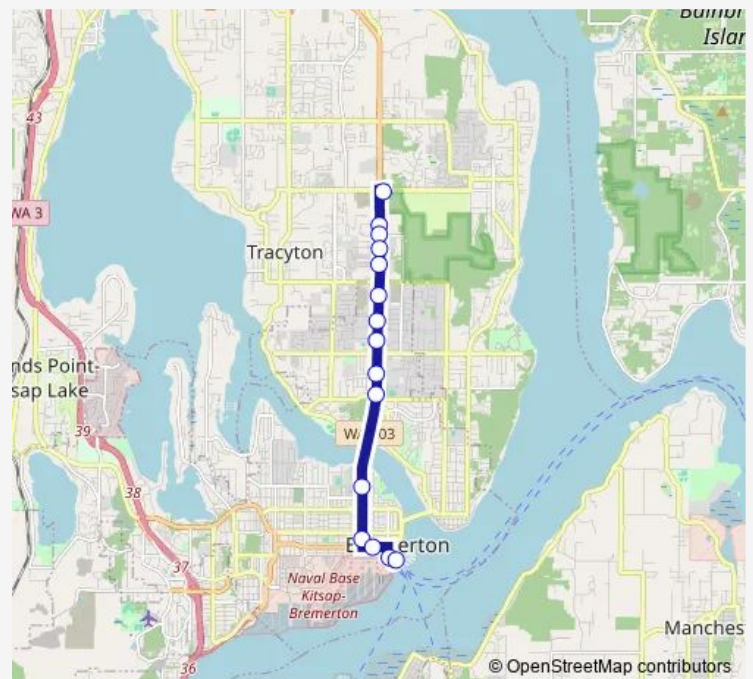

Burwell at Park Ave

Pacific Ave at Puget Sound Navy Museum

Bremerton Transportation Center (Btc)

### Route schedule

Mcwilliams Park & Ride — Bremerton Transportation Center (Btc)

Monday 04:11-18:05

Tuesday 04:11-18:05

Wednesday 04:11-18:05

Thursday 04:11-18:05

Friday 04:11-18:05

Saturday —

### Route info

Direction: Mcwilliams Park & Ride

Stops: 15

Trip Duration: 0 hour 18 min

215 — Mcwilliams

## Direction

Bremerton Transportation Center (Btc) — Mcwilliams Park & Ride

14 stops

[Open route schedule](#)

Bremerton Transportation Center (Btc)

Washington Ave at 4th

Washington at 6th St.

11th St. at Pacific