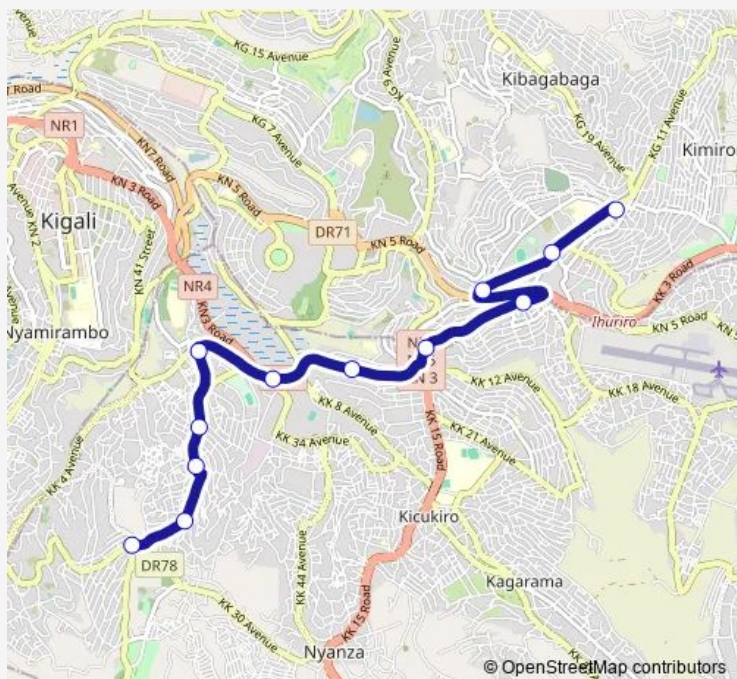

Unknown

Unknown

Unknown

Unknown

Unknown

Unknown

bwerankori bus park

Route schedule

Kimironko bus park — bwerankori bus park

Monday 06:04

Tuesday 06:04

Wednesday 06:04

Thursday 06:04

Friday 06:04

Saturday —

Sunday —

Route info

Direction: Kimironko bus park

Stops: 17

Trip Duration: 0 hour 52 min

215 — Royal - Zone II - 215

Direction

Bwerankori — Unknown

12 stops

Thursday 05:54

Friday 05:54

Saturday —

Sunday —

Route info

Direction: Bwerankoli

Stops: 13

Trip Duration: 0 hour 30 min