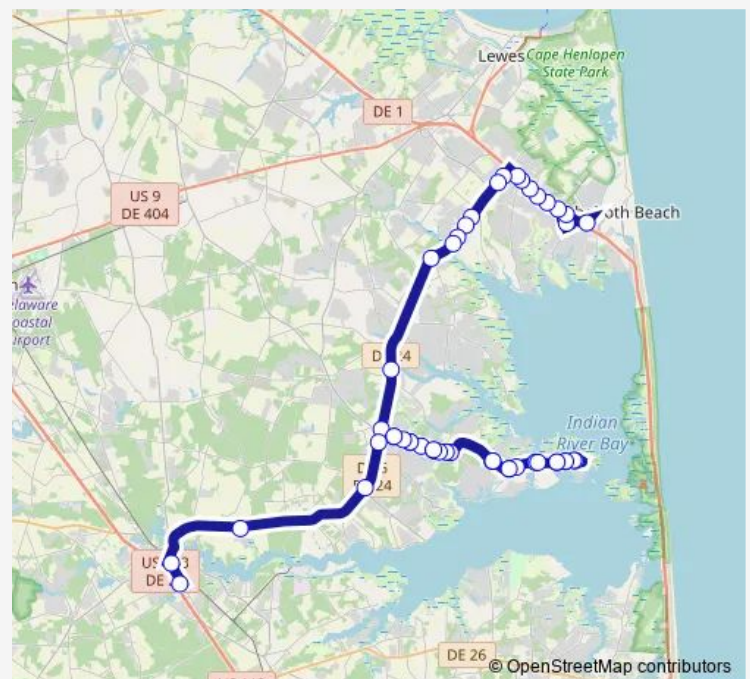

DEL RT 23 @ Church LN OP Reho Shore

DEL RT 23 @ Cove Vill Shopping Ctr

DEL RT 23 @ Fairfield

DEL RT 23 OP Clam RD OP Malones Bay

DEL RT 23 OP Pine Cone Dr

DEL RT 23 @ Sharkstooth

Delrt23 @ Jasper View Rd

DE 23 @ Massey'S Landing Community

DEL RT 23 @ Mallard RD Dockside

DEL RT 23 @ Pine Cone DR (Coveside)

DEL RT 23 @ Harbor RD Malone BAY Sd

Route schedule

MID Sussex SC Opposite Roses — Church ST @ Burton Village Ave

Monday 06:46-20:14

Tuesday 06:46-20:14

Wednesday 06:46-20:14

Thursday 06:46-20:14

Friday 06:46-20:14

Saturday 06:52-20:17

Sunday —

Route info

Direction: MID Sussex SC Opposite Roses

Stops: 45

Trip Duration: 1 hour 1 min

215 — Millsboro / Rehoboth

DEL RT 23 @ Cove Dr

DEL RT 23 @ BAY Blvd

DEL RT 23 @ Ridgewood Rd

DEL RT 23 @ Radie KAY LN Leisure Pt

DEL RT 23 OP POT Nets Lakeside

DEL RT 23 @ OP Long Neck S P