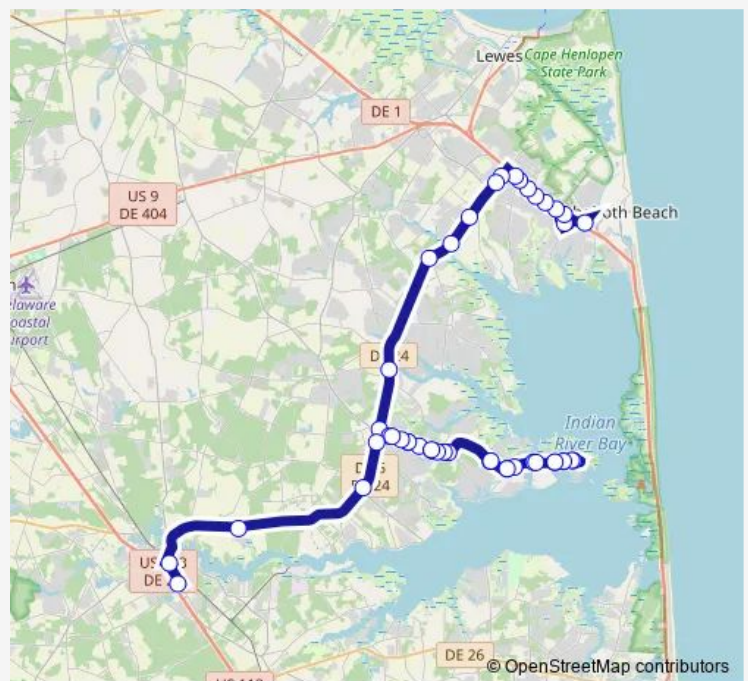

**Direction**  
 MID Sussex SC Opposite Roses — Church ST @ Burton Village Ave

43 stops

[Open route schedule](#)

- MID Sussex SC Opposite Roses
- Mountaire Farms
- Del 24 @ Oak Orchard Rd Nb
- DEL 24 @ Plaza DR Nb
- DEL RT 23 @ Bayshore Dr
- DEL RT 23 @ Long Neck Plaza
- DEL RT 23 @ Shoppes OF Lngnck
- DEL RT 23 @ Nannyberry RD/POT Nets
- Delrt23 OP Radie KAY LN Leisure Pt
- DEL 23 @ POT Nets Rd
- DEL RT 23 @ Church LN OP Reho Shore
- DEL RT 23 @ Cove Vill Shopping Ctr
- DEL RT 23 @ Fairfield
- DEL RT 23 OP Clam RD OP Malones Bay
- DEL RT 23 OP Pine Cone Dr
- DEL RT 23 @ Sharkstooth
- Delrt23 @ Jasper View Rd
- DE 23 @ Massey'S Landing Community
- DEL RT 23 @ Mallard RD Dockside
- DEL RT 23 @ Pine Cone DR (Coveside)
- DEL RT 23 @ Harbor RD Malone BAY Sd

### Route schedule

MID Sussex SC Opposite Roses — Church ST @ Burton Village Ave

Monday	06:46-20:14
Tuesday	06:46-20:14
Wednesday	06:46-20:14
Thursday	06:46-20:14
Friday	06:46-20:14
Saturday	06:52-20:17
Sunday	—

### Route info

Direction: MID Sussex SC Opposite Roses

Stops: 43

Trip Duration: 1 hour 1 min

215 — Millsboro / Rehoboth

DEL RT 23 @ Cove Dr

DEL RT 23 @ BAY Blvd

DEL RT 23 @ Ridgewood Rd

## Route info

Direction: Church ST @ Burton Village Ave

Stops: 47

Trip Duration: 1 hour 6 min

DEL RT 23 @ Cove Vill Shopping Ctr

DEL RT 23 @ Fairfield

DEL RT 23 OP Clam RD OP Malones Bay

DEL RT 23 OP Pine Cone Dr