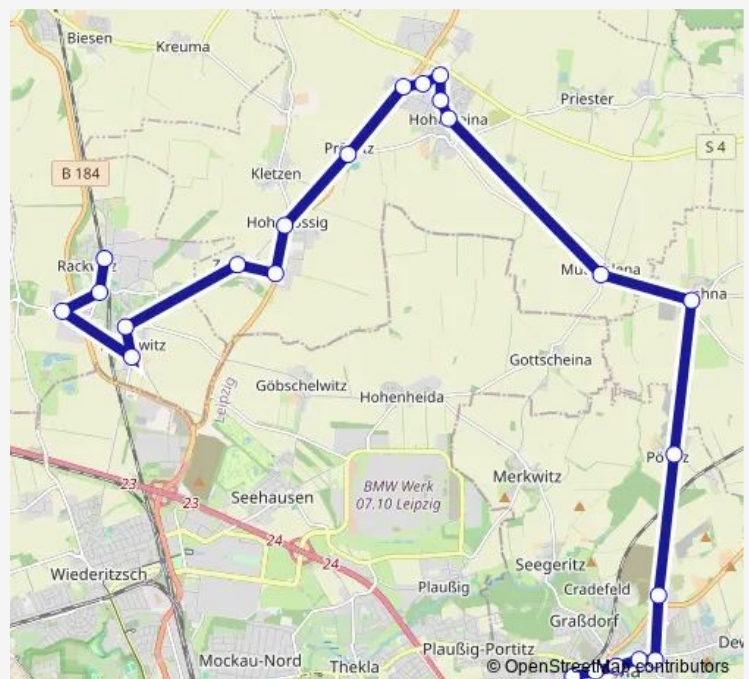

Taucha (b. Leipzig), S-Bahnhof (Bus)

### Route schedule

Krostitz, Parkschule — Taucha (b. Leipzig), S-Bahnhof (Bus)

Monday 06:58

Tuesday 06:58

Wednesday 06:58

Thursday 06:58

Friday 06:58

Saturday —

### Route info

Direction: Krostitz, Parkschule

Stops: 12

Trip Duration: 0 hour 32 min

215 — Bus 215

BusMaps

## Direction

Rackwitz (b. Leipzig), Schule — Krostitz, Grundschule

10 stops

[Open route schedule](#)

Rackwitz (b. Leipzig), Schule

Rackwitz (b. Leipzig), Leipziger Str./Schule

Zschölkau (Krostitz)

Hohenossig, Abzweig n. Zschölkau